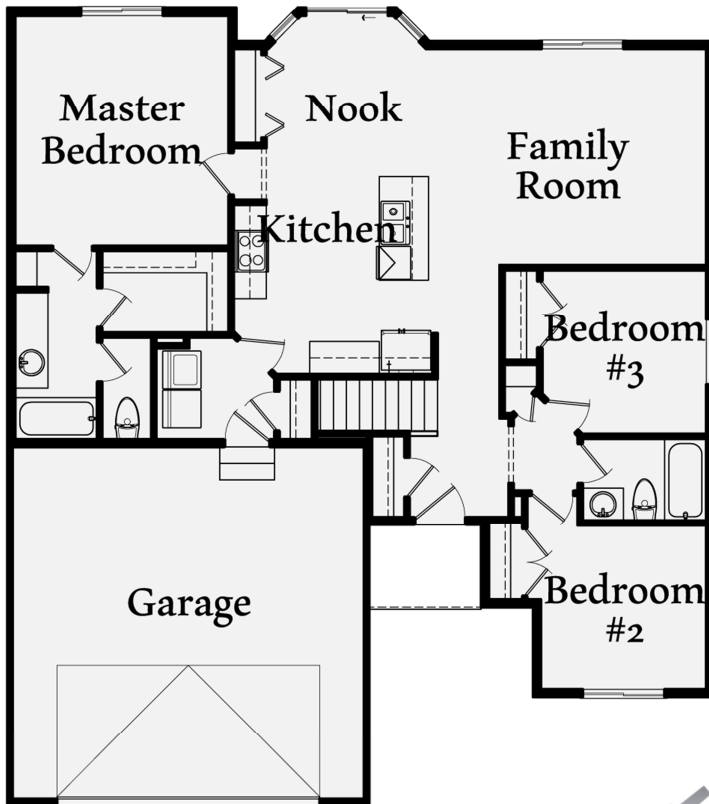

The '1341'

Total:	2640 sq. ft.*
Finished:	1341 sq. ft.
Basement:	1299 sq. ft.

For More Information:
 Call 801-769-6865
 Your Personal Agent, LLC

*Reported square footage is based upon architectural design, is approximate, and may vary by actual construction. All renderings and floor plans are an artists conceptual drawing and may vary from the actual plans and homes built. Homes, colors, sizes are approximate and may not represent to the lowest price home available. Materials may change without notice. Minor changes and substitutions may be made without notification. Floor plans and maps are not to scale and are to be used for basic illustration purposes only.