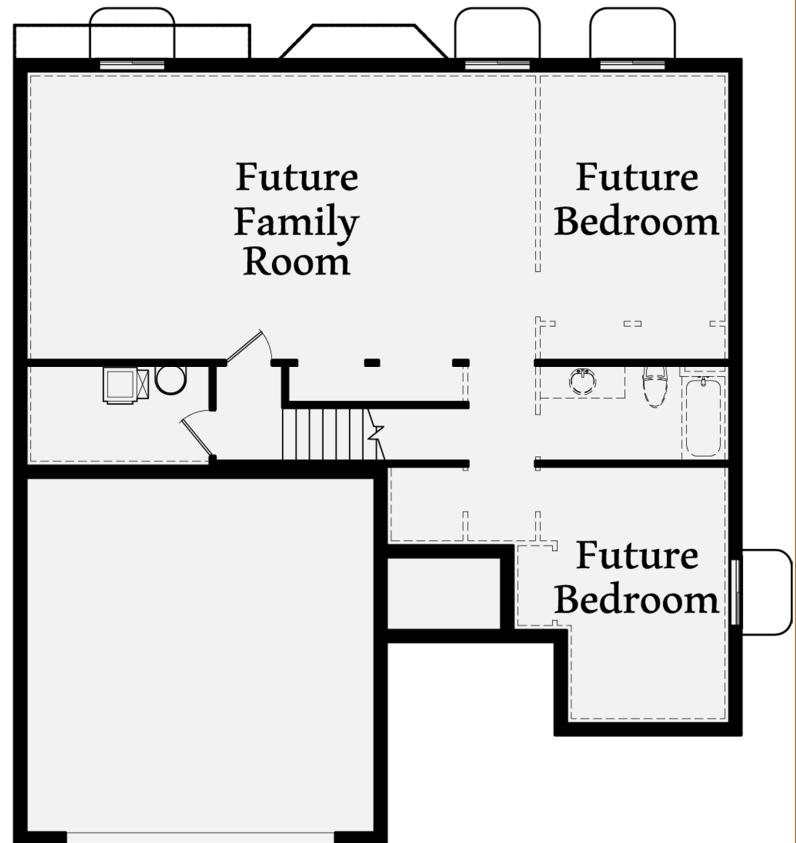

The '1341'

Total:	2640 sq. ft.*
Finished:	1341 sq. ft.
Basement:	1299 sq. ft.

For More Information:
 Call 801-769-6865
 Your Personal Agent, LLC

*Reported square footage is based upon architectural design, is approximate, and may vary by actual construction. All renderings and floor plans are an artists conceptual drawing and may vary from the actual plans and homes built. Homes, colors, sizes are approximate and may not represent to the lowest price home available. Materials may change without notice. Minor changes and substitutions may be made without notification. Floor plans and maps are not to scale and are to be used for basic illustration purposes only.