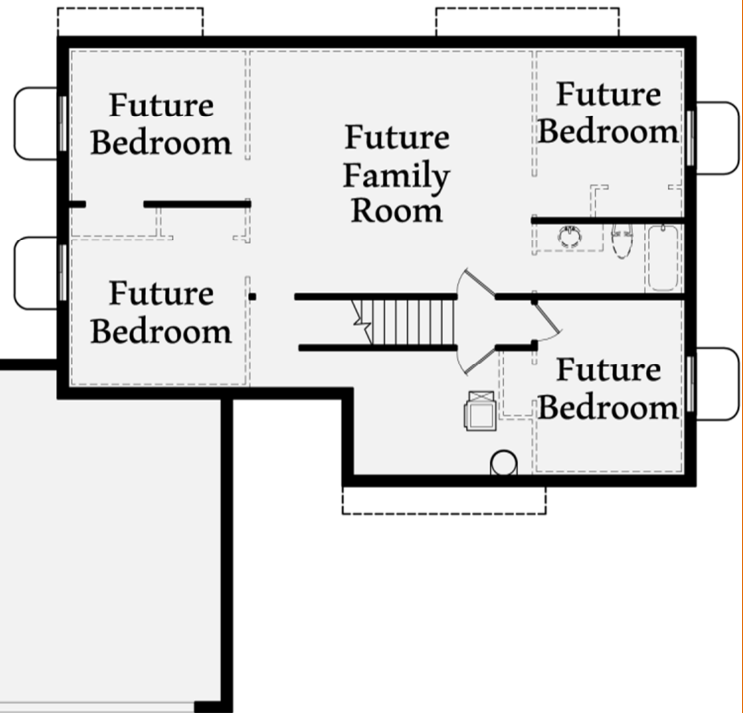

The '1320'

Front Elevation

Total:	2640 sq. ft.*
Finished:	1320 sq. ft.
Basement:	1320 sq. ft.

For More Information:
 Call 801-769-6865
 Your Personal Agent, LLC

*Reported square footage is based upon architectural design, is approximate, and may vary by actual construction. All renderings and floor plans are an artists conceptual drawing and may vary from the actual plans and homes built. Homes, colors, sizes are approximate and may not represent to the lowest price home available. Materials may change without notice. Minor changes and substitutions may be made without notification. Floor plans and maps are not to scale and are to be used for basic illustration purposes only.