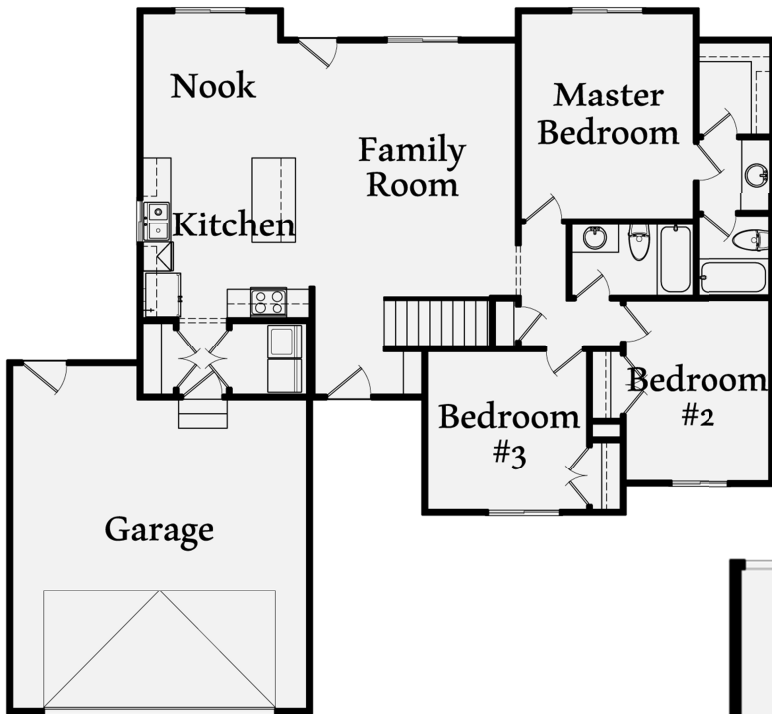

The '1320'

Front Elevation

Total:	2640 sq. ft.*
Finished:	1320 sq. ft.
Basement:	1320 sq. ft.

For More Information:
 Call 801-769-6865
 Your Personal Agent, LLC

*Reported square footage is based upon architectural design, is approximate, and may vary by actual construction. All renderings and floor plans are an artists conceptual drawing and may vary from the actual plans and homes built. Homes, colors, sizes are approximate and may not represent to the lowest price home available. Materials may change without notice. Minor changes and substitutions may be made without notification. Floor plans and maps are not to scale and are to be used for basic illustration purposes only.