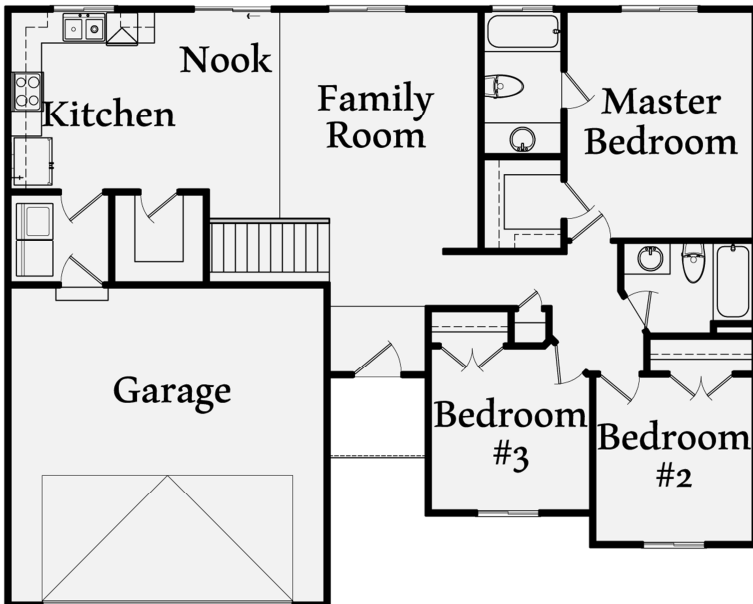

The '1227'

Front Elevation

Total:	2456 sq. ft.
Finished:	1227 sq. ft.
Basement:	1229 sq. ft.

For More Information:
 Call 801-769-6865
 Your Personal Agent, LLC

*Reported square footage is based upon architectural design, is approximate, and may vary by actual construction. All renderings and floor plans are an artists conceptual drawing and may vary from the actual plans and homes built. Homes, colors, sizes are approximate and may not represent to the lowest price home available. Materials may change without notice. Minor changes and substitutions may be made without notification. Floor plans and maps are not to scale and are to be used for basic illustration purposes only.