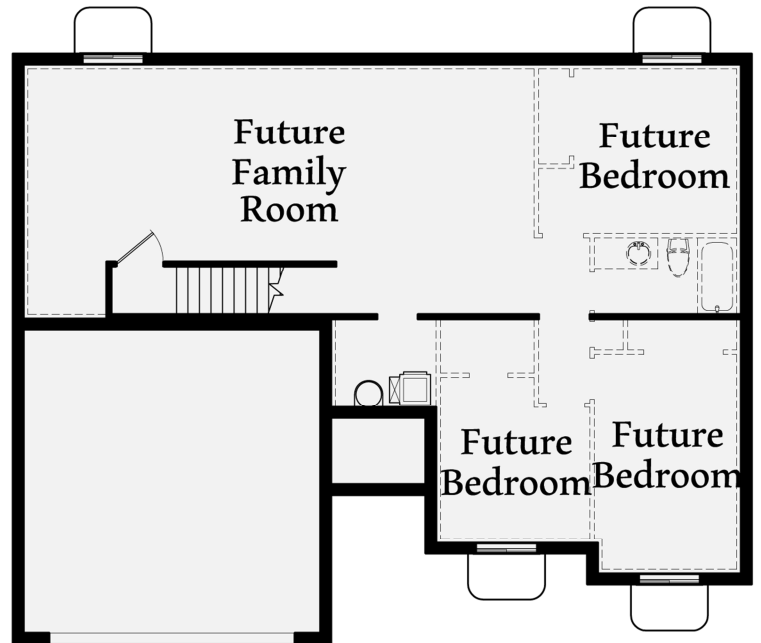

The '1227'

Front Elevation

Total:	2456 sq. ft.
Finished:	1227 sq. ft.
Basement:	1229 sq. ft.

For More Information:
 Call 801-769-6865
 Your Personal Agent, LLC

*Reported square footage is based upon architectural design, is approximate, and may vary by actual construction. All renderings and floor plans are an artists conceptual drawing and may vary from the actual plans and homes built. Homes, colors, sizes are approximate and may not represent to the lowest price home available. Materials may change without notice. Minor changes and substitutions may be made without notification. Floor plans and maps are not to scale and are to be used for basic illustration purposes only.