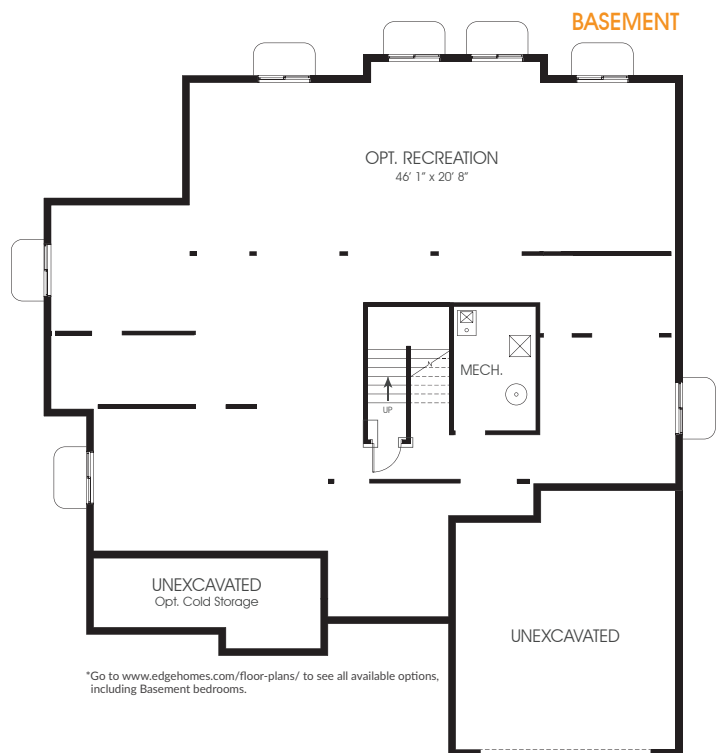

Paisley

Bedrooms Finished (Total Possible) **2(6)**

First Floor	2,511 sq. ft.	Bedrooms	2
Basement	2,522 sq. ft.	(Total Possible)	(6)
Total Sq. Ft.	5,033 sq. ft.	Width	60'-0"
Total Finished	2,511 sq. ft.	Depth	66'-0"