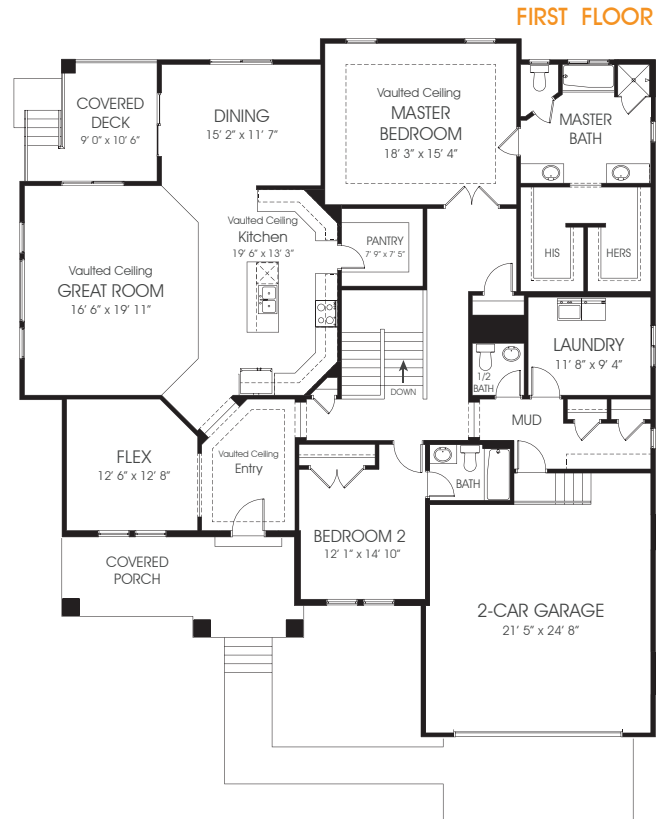

Paisley

Bedrooms Finished (Total Possible) **2(6)**

First Floor	2,511 sq. ft.	Bedrooms	2
Basement	2,522 sq. ft.	(Total Possible)	(6)
Total Sq. Ft.	5,033 sq. ft.	Width	60'-0"
Total Finished	2,511 sq. ft.	Depth	66'-0"