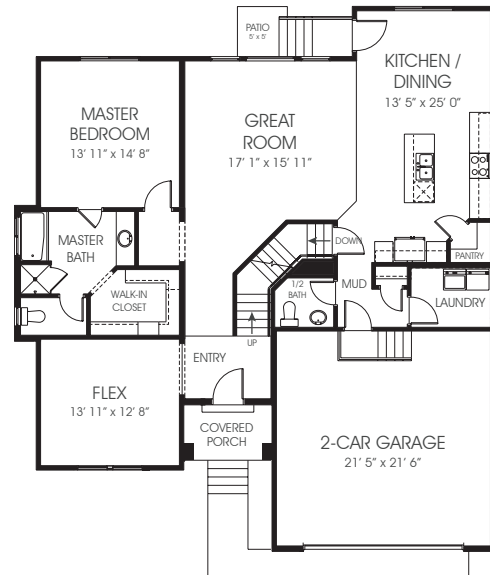

FIRST FLOOR