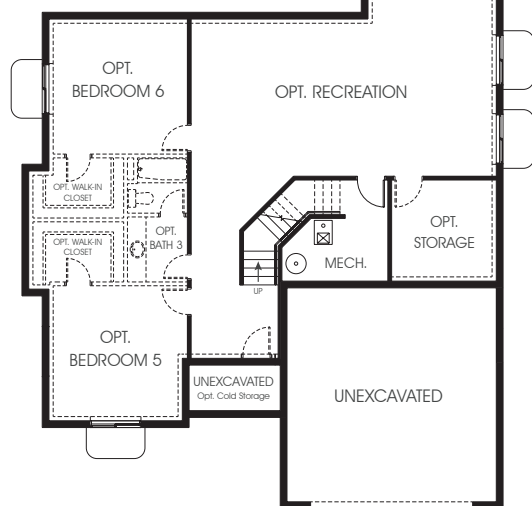

BASEMENT

EDGEhomes.com

801.300.2085

For the latest floor plans and full set of available options, go to www.edgehomes.com/floor-plans/ 110617.1.0