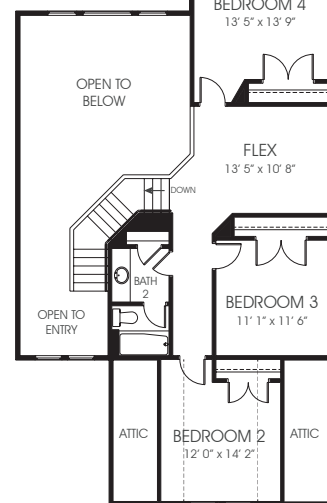

SECOND FLOOR