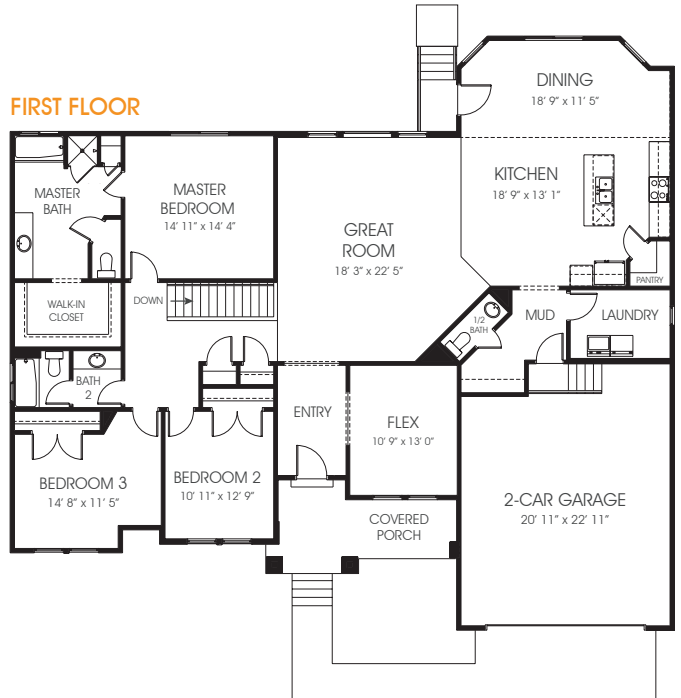

FIRST FLOOR