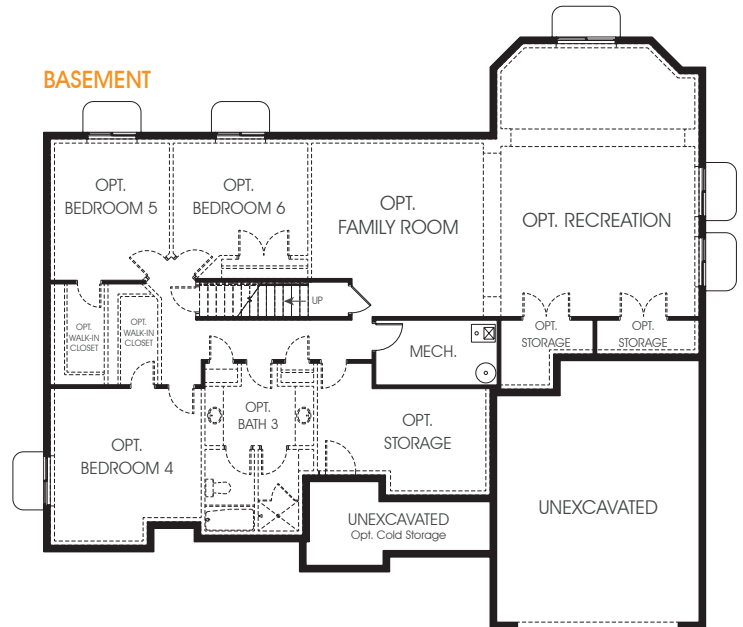

BASEMENT

EDGEhomes.com

801.300.2085

For the latest floor plans and full set of available options, go to www.edgehomes.com/floor-plans/110617.1.0