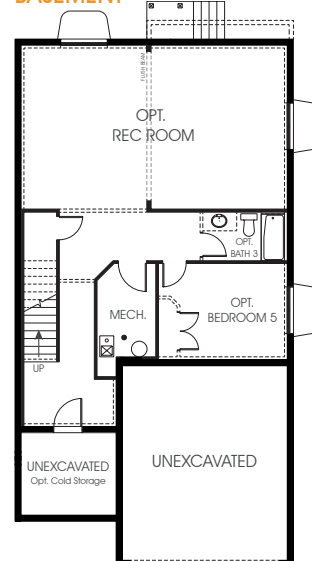

BASEMENT

EDGEhomes.com

For the latest floor plans and full set of available options, go to www.edgehomes.com/floor-plans/122017.1.0

801.300.2085