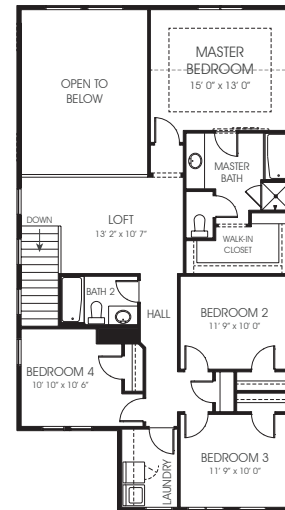

SECOND FLOOR