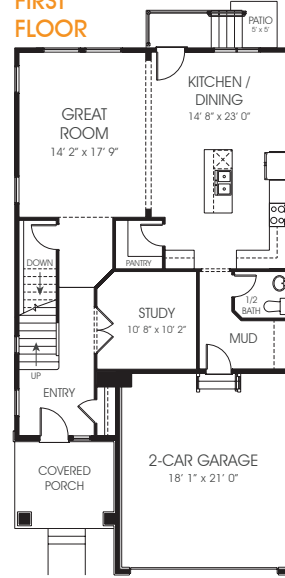

FIRST FLOOR