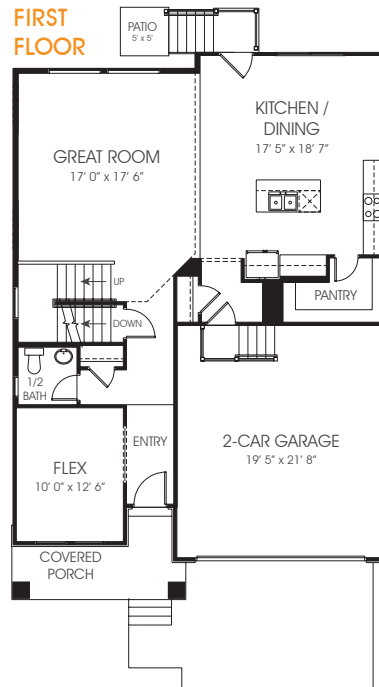

Nathan

Bedrooms Finished (Total Possible) **3(5)**

First Floor	1,164 sq. ft.	Bedrooms	3
Second Floor	1,171 sq. ft.	(Total Possible)	(5)
Basement	1,176 sq. ft.	Width	35'-0"
Total Sq. Ft.	3,511 sq. ft.	Depth	51'-0"
Total Finished	2,335 sq. ft.		

EDGEhomes.com

For the latest floor plans and full set of available options, go to www.edgehomes.com/floor-plans/ 122017.1.0

801.300.2085