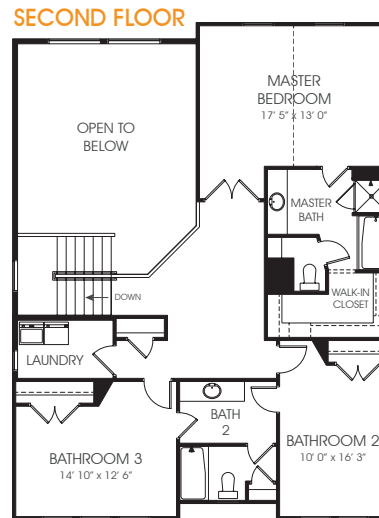

Nathan

Bedrooms Finished (Total Possible) **3(5)**

First Floor	1,164 sq. ft.	Bedrooms	3
Second Floor	1,171 sq. ft.	(Total Possible)	(5)
Basement	1,176 sq. ft.	Width	35'-0"
Total Sq. Ft.	3,511 sq. ft.	Depth	51'-0"
Total Finished	2,335 sq. ft.		

EDGEhomes.com

For the latest floor plans and full set of available options, go to www.edgehomes.com/floor-plans/ 122017.1.0

801.300.2085