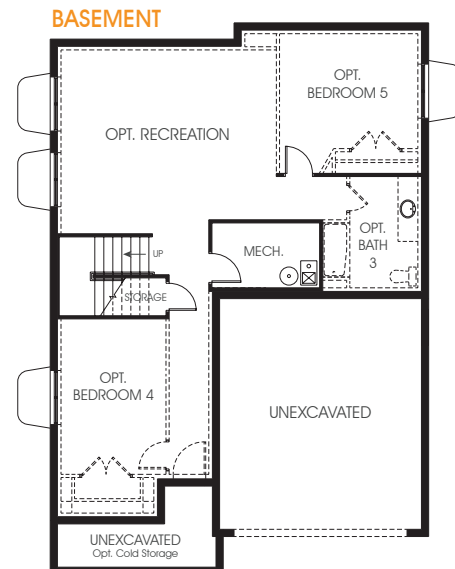

Nathan

Bedrooms Finished (Total Possible) **3(5)**

First Floor	1,164 sq. ft.	Bedrooms	3
Second Floor	1,171 sq. ft.	(Total Possible)	(5)
Basement	1,176 sq. ft.	Width	35'-0"
Total Sq. Ft.	3,511 sq. ft.	Depth	51'-0"
Total Finished	2,335 sq. ft.		

EDGEhomes.com

For the latest floor plans and full set of available options, go to www.edgehomes.com/floor-plans/ 122017.1.0

801.300.2085