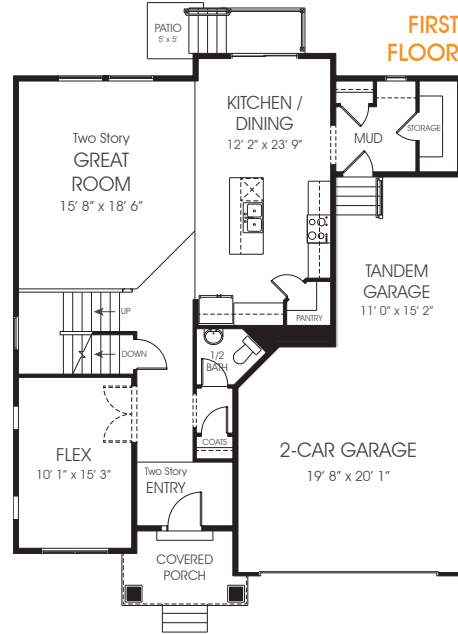

Natalie

Bedrooms Finished (Total Possible) **4(5)**

First Floor	1,176 sq. ft.	Bedrooms	4
Second Floor	1,219 sq. ft.	(Total Possible)	(5)
Basement	1,178 sq. ft.	Width	40'-0"
Total Sq. Ft.	3,573 sq. ft.	Depth	49'-0"
Total Finished	2,395 sq. ft.		

EDGEhomes.com

For the latest floor plans and full set of available options, go to www.edgehomes.com/floor-plans/ 122017.1.0

801.300.2085