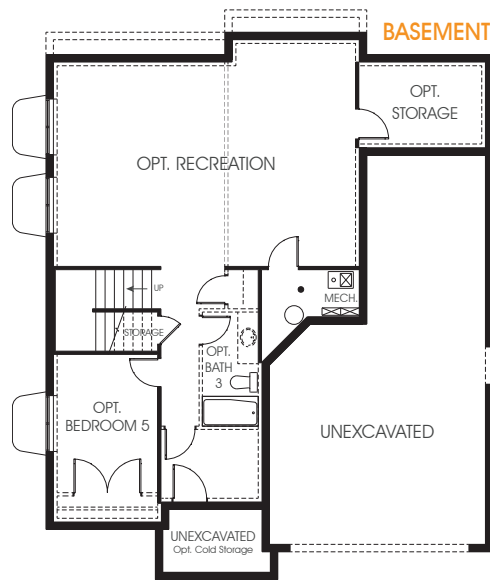

Natalie

Bedrooms Finished (Total Possible) **4(5)**

First Floor	1,176 sq. ft.	Bedrooms	4
Second Floor	1,219 sq. ft.	(Total Possible)	(5)
Basement	1,178 sq. ft.	Width	40'-0"
Total Sq. Ft.	3,573 sq. ft.	Depth	49'-0"
Total Finished	2,395 sq. ft.		

EDGEhomes.com

For the latest floor plans and full set of available options, go to www.edgehomes.com/floor-plans/ 122017.1.0

801.300.2085