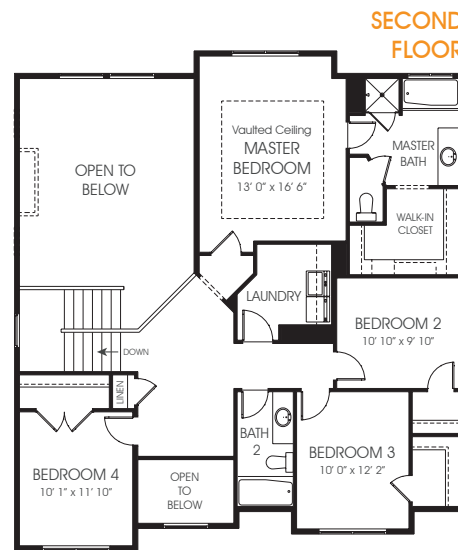

Natalie

Bedrooms Finished (Total Possible) **4(5)**

First Floor	1,176 sq. ft.	Bedrooms	4
Second Floor	1,219 sq. ft.	(Total Possible)	(5)
Basement	1,178 sq. ft.	Width	40'-0"
Total Sq. Ft.	3,573 sq. ft.	Depth	49'-0"
Total Finished	2,395 sq. ft.		

EDGEhomes.com

For the latest floor plans and full set of available options, go to www.edgehomes.com/floor-plans/ 122017.1.0

801.300.2085