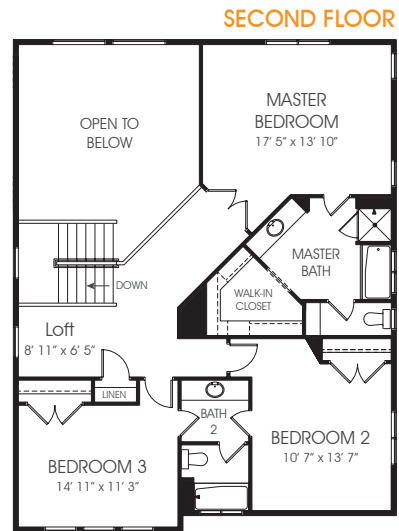

Nora

Bedrooms Finished (Total Possible) **3(5)**

First Floor	1,176 sq. ft.	Bedrooms	3
Second Floor	1,189 sq. ft.	(Total Possible)	(5)
Basement	1,182 sq. ft.	Width	35'-0"
Total Sq. Ft.	3,547 sq. ft.	Depth	49'-0"
Total Finished	2,365 sq. ft.		

EDGEhomes.com

For the latest floor plans and full set of available options, go to www.edgehomes.com/floor-plans/ 122017.1.0

801.300.2085