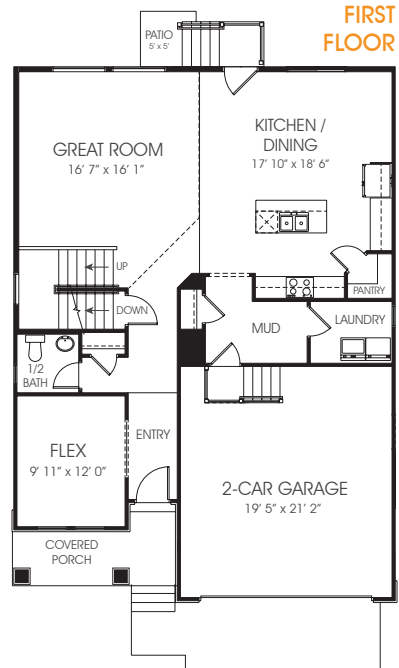

Nora

Bedrooms Finished (Total Possible) **3(5)**

First Floor	1,176 sq. ft.	Bedrooms	3
Second Floor	1,189 sq. ft.	(Total Possible)	(5)
Basement	1,182 sq. ft.	Width	35'-0"
Total Sq. Ft.	3,547 sq. ft.	Depth	49'-0"
Total Finished	2,365 sq. ft.		

EDGEhomes.com

For the latest floor plans and full set of available options, go to www.edgehomes.com/floor-plans/ 122017.1.0

801.300.2085