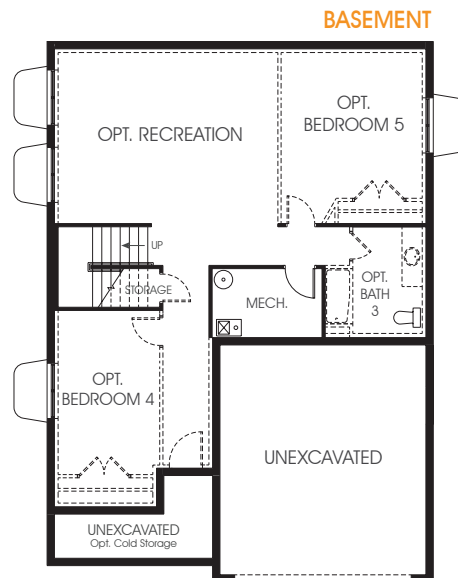

Nora

Bedrooms Finished (Total Possible) **3(5)**

First Floor	1,176 sq. ft.	Bedrooms	3
Second Floor	1,189 sq. ft.	(Total Possible)	(5)
Basement	1,182 sq. ft.	Width	35'-0"
Total Sq. Ft.	3,547 sq. ft.	Depth	49'-0"
Total Finished	2,365 sq. ft.		

EDGEhomes.com

For the latest floor plans and full set of available options, go to www.edgehomes.com/floor-plans/ 122017.1.0

801.300.2085