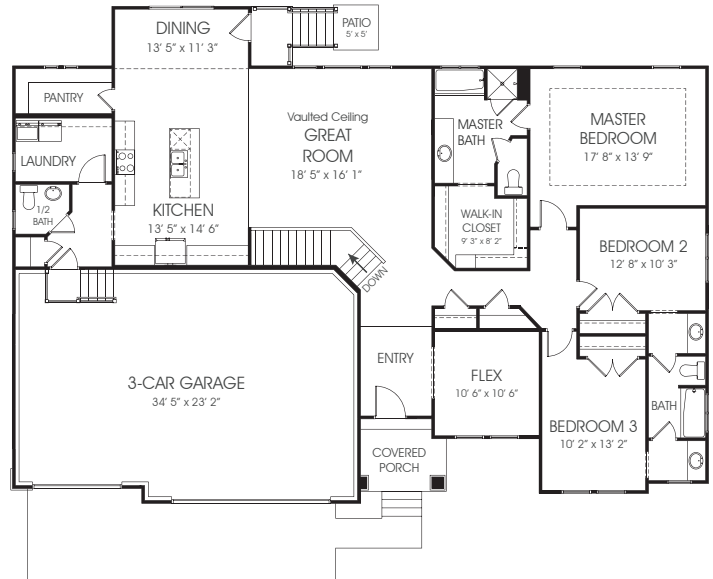

# Megan

Bedrooms Finished (Total Possible) **3(6)**

First Floor	2,201 sq. ft.	Bedrooms	3
Basement	2,214 sq. ft.	(Total Possible)	(6)
Total Sq. Ft.	4,436 sq. ft.	Width	70'-0"
Total Finished	2,222 sq. ft.	Depth	50'-0"

## FIRST FLOOR

## BASEMENT