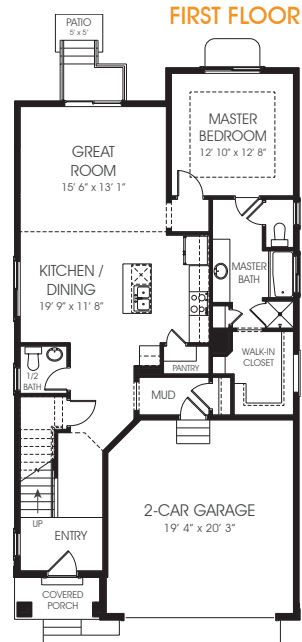

Lucas

Bedrooms Finished **4(7)**
(Total Possible)

First Floor	1,215 sq. ft.	Bedrooms	4
Second Floor	945 sq. ft.	(Total Possible)	(7)
Basement	1,216 sq. ft.	Width	29'-10"
Total Sq. Ft.	3,376 sq. ft.	Depth	58'-0"
Total Finished	2,160 sq. ft.		

EDGEhomes.com

801.300.2085

For the latest floor plans and full set of available options, go to www.edgehomes.com/floor-plans/ 122017.1.0