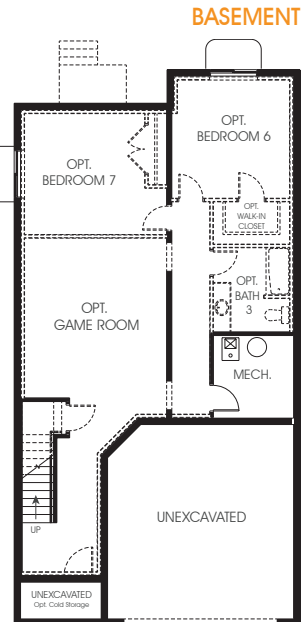

Lucas

Bedrooms Finished **4(7)**
(Total Possible)

First Floor	1,215 sq. ft.	Bedrooms	4
Second Floor	945 sq. ft.	(Total Possible)	(7)
Basement	1,216 sq. ft.	Width	29'-10"
Total Sq. Ft.	3,376 sq. ft.	Depth	58'-0"
Total Finished	2,160 sq. ft.		

EDGEhomes.com

801.300.2085

For the latest floor plans and full set of available options, go to www.edgehomes.com/floor-plans/ 122017.1.0