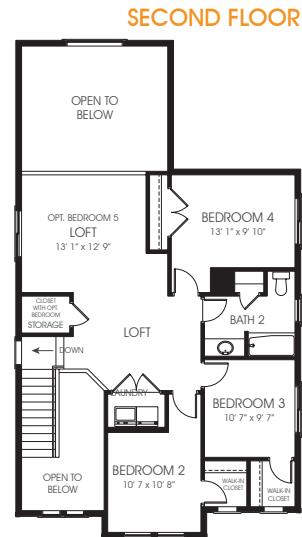

Lucas

Bedrooms Finished **4(7)**
(Total Possible)

First Floor	1,215 sq. ft.	Bedrooms	4
Second Floor	945 sq. ft.	(Total Possible)	(7)
Basement	1,216 sq. ft.	Width	29'-10"
Total Sq. Ft.	3,376 sq. ft.	Depth	58'-0"
Total Finished	2,160 sq. ft.		

EDGEhomes.com

801.300.2085

For the latest floor plans and full set of available options, go to www.edgehomes.com/floor-plans/ 122017.1.0