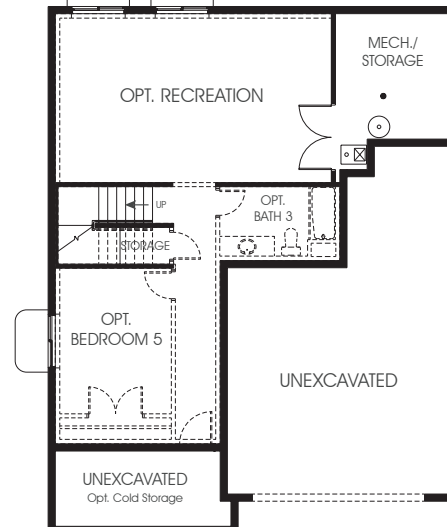

BASEMENT

EDGEhomes.com

For the latest floor plans and full set of available options, go to www.edgehomes.com/floor-plans/ 122017.1.0

801.300.2085