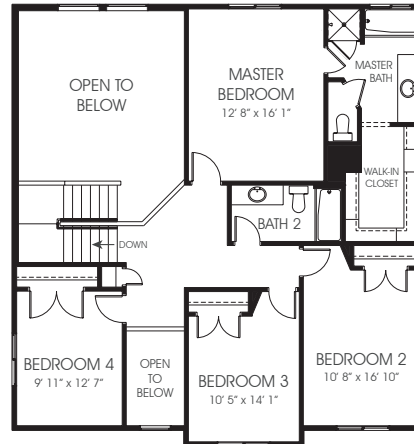

SECOND FLOOR