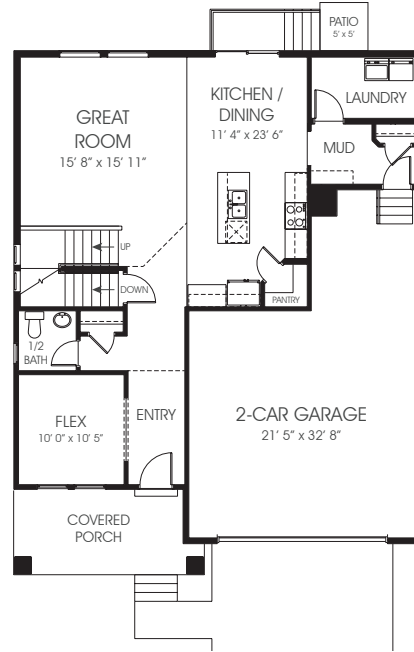

FIRST FLOOR