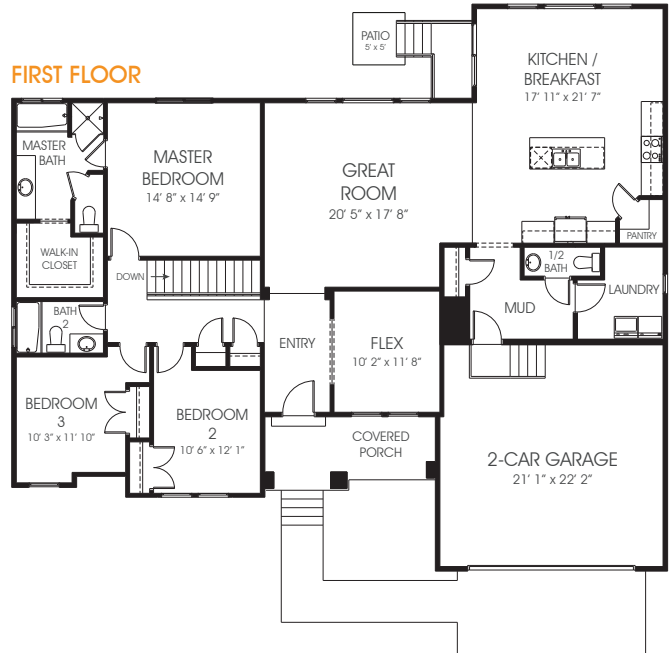

Katrina

Bedrooms Finished (Total Possible) **3(6)**

First Floor	2,062 sq. ft.	Bedrooms	3
Basement	2,069 sq. ft.	(Total Possible)	(6)
Total Sq. Ft.	4,131 sq. ft.	Width	62'-6"
Total Finished	2,076 sq. ft.	Depth	54'-0"

EDGEhomes.com

801.300.2085

For the latest floor plans and full set of available options, go to www.edgehomes.com/floor-plans/110617.10