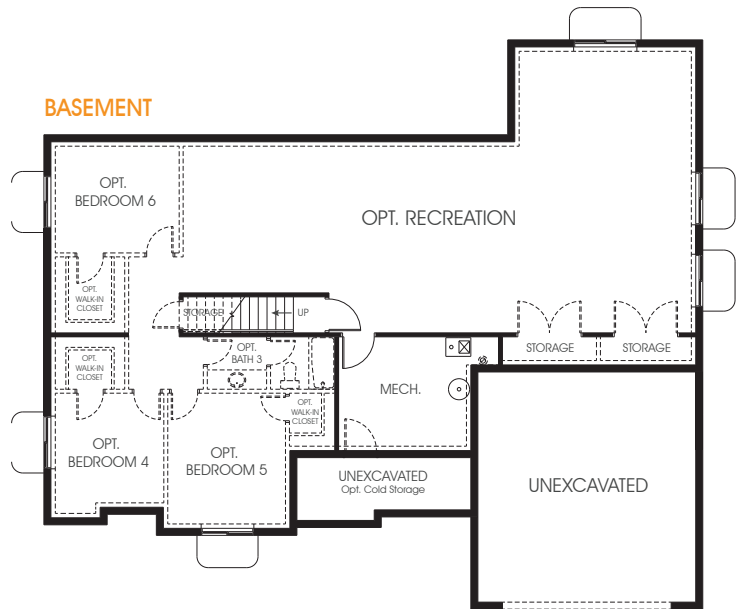

Katrina

Bedrooms Finished (Total Possible) **3(6)**

First Floor	2,062 sq. ft.	Bedrooms	3
Basement	2,069 sq. ft.	(Total Possible)	(6)
Total Sq. Ft.	4,131 sq. ft.	Width	62'-6"
Total Finished	2,076 sq. ft.	Depth	54'-0"

EDGEhomes.com

801.300.2085

For the latest floor plans and full set of available options, go to www.edgehomes.com/floor-plans/110617.10