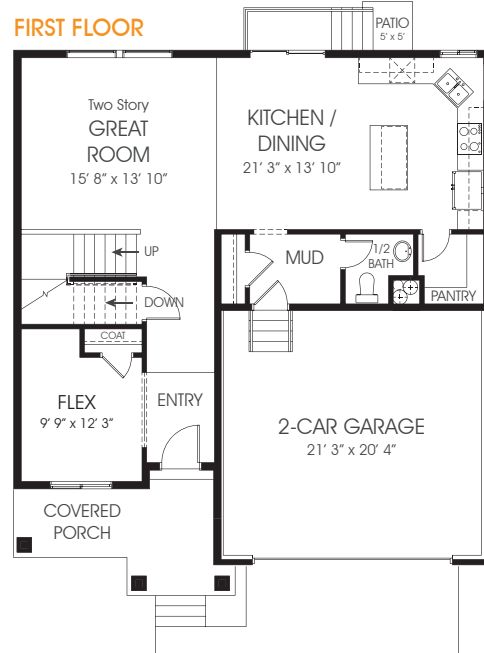

Kate

Bedrooms Finished (Total Possible) **4(6)**

First Floor	1,012 sq. ft.	Bedrooms	4
Second Floor	1,073 sq. ft.	(Total Possible)	(6)
Basement	1,020 sq. ft.	Width	38'-0"
Total Sq. Ft.	3,105 sq. ft.	Depth	41'-0"
Total Finished	2,085 sq. ft.		

FIRST FLOOR

SECOND FLOOR

BASEMENT