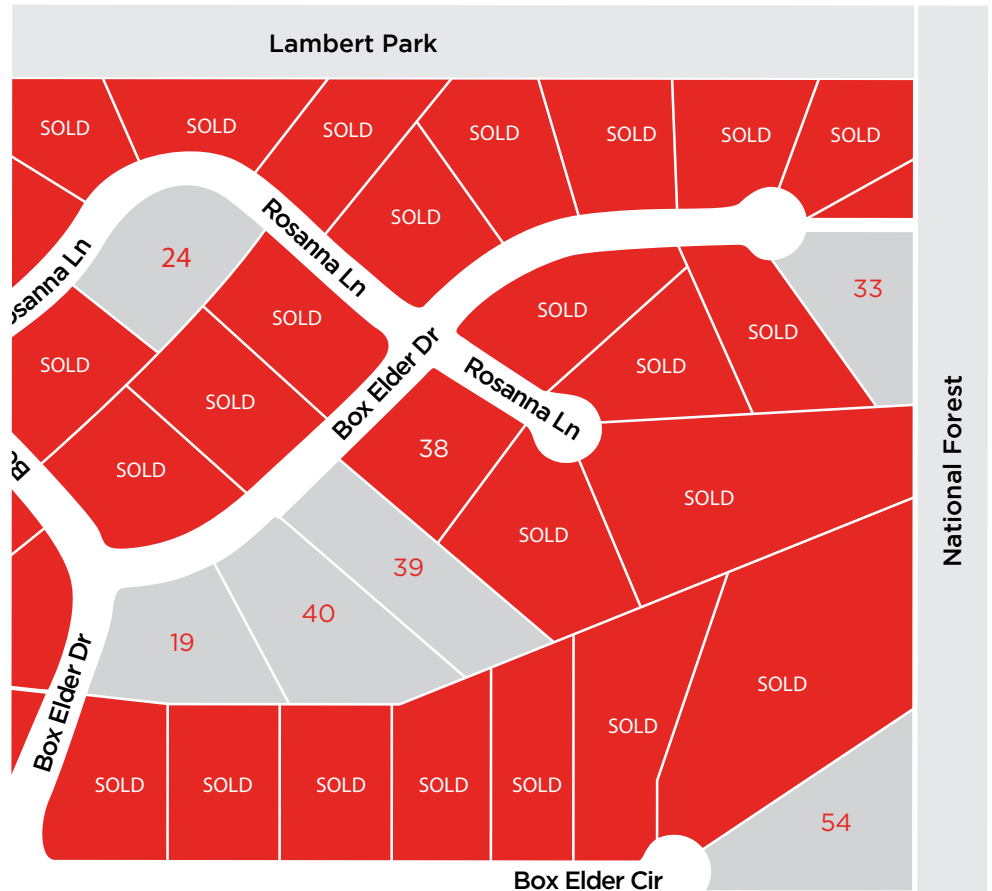

Box Elder

Box Elder Dr.
Alpine, Utah

VIEW LOTS IN ALPINE

Bring your own
Builder community

CALL SALES ASSOCIATE
FOR AVAILABILITY

amenities

-  Protective Covenants
-  Luxury Estate Home Sites
-  Walking and Biking Trails
-  Borders National Forest
-  Breath Taking Views
-  Secluded / Private
-  1 Acre+ Lots

Lot #19	1.086 acre	\$345,000
Lot #33	.929 acre	\$625,000
Lot #24	.93 acre	\$429,000
Lot #39	1.224 acre	\$416,738
Lot #40	1.285 acre	\$410,000
Lot #54	1.408 acre	\$615,000

FOR QUESTIONS PLEASE CALL
Will Jones (801) 376-7239