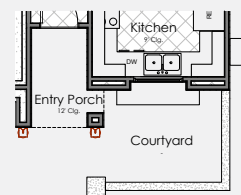

COLE WEST
HOME

JADE

— OPTIONS —

Master Bath Tub

Master Bath Shower

Laundry

3/4 Bath

Study

Extended Patio

Courtyard

3rd Car Garage

435.275.2901 ♦ WWW.COLEWEST.COM

2250 NORTH CORAL CANYON BOULEVARD, SUITE 200
WASHINGTON, UT 84780