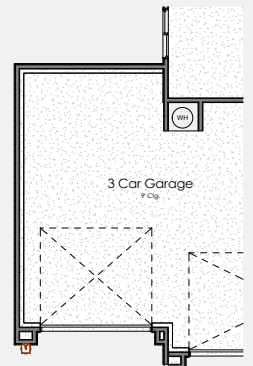

COLE WEST
HOME

JADE

— OPTIONS —

Master Bath Tub

Master Bath Shower

Laundry

3/4 Bath

Study

Extended Patio

Courtyard

3rd Car Garage

435.275.2901 ♦ WWW.COLEWEST.COM

2250 NORTH CORAL CANYON BOULEVARD, SUITE 200
WASHINGTON, UT 84780