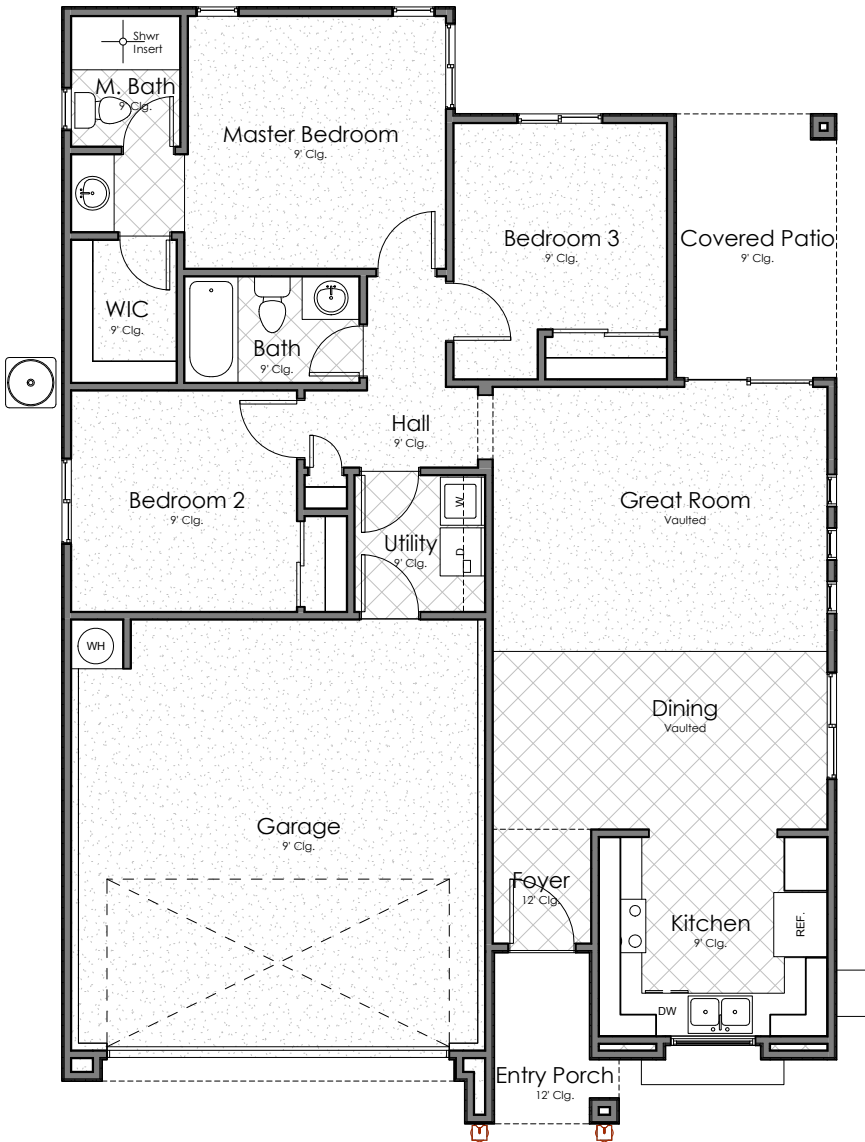

HIGHLANDS

AT CORAL CANYON

— ENCLAVE SERIES —

JADE

1,154 sq. ft.

—
SPANISH

—
PRAIRIE

—
ITALIANATE

COLE WEST
HOME

JADE

— OPTIONS —

Master Bath Tub

Master Bath Shower

Laundry

3/4 Bath

Study