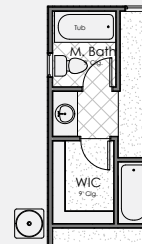

HIGHLANDS

AT CORAL CANYON

— ENCLAVE SERIES —

JADE

1,154 sq. ft.

—
SPANISH

—
PRAIRIE

—
ITALIANATE

COLE WEST
HOME

JADE

— OPTIONS —

Master Bath Tub

Master Bath Shower

Laundry

3/4 Bath

Study