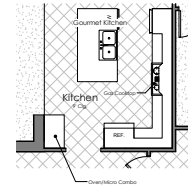

02/15/2017

BRIO

EBONY FLOOR PLAN

ESTATE SERIES

2,773 total sq. ft.
4 bedrooms
3 bathrooms
3-car garage

OPTIONS

Second Master

Kitchen