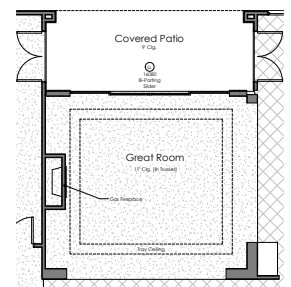

Great Room

1-800-303-BRIO or LifeatBRIO.com

230 W. BRIO Clubhouse Dr., Washington, UT 84780

BRIO reserves the right to modify or change the floor plans, home specifications, designs, features, options, prices, or terms without notice or obligation. Home square footages are approximates and are subject to change.