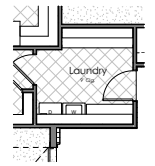

02/15/2017

BRIO

EBONY FLOOR PLAN

ESTATE SERIES

2,773 total sq. ft.
4 bedrooms
3 bathrooms
3-car garage

OPTIONS

Second Master

Kitchen