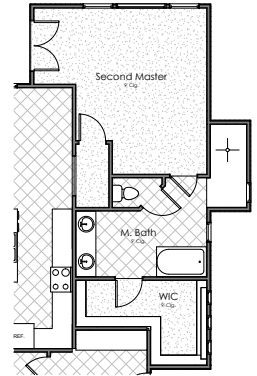

BRIO

EBONY FLOOR PLAN

ESTATE SERIES

2,773 total sq. ft.

4 bedrooms

3 bathrooms

3-car garage

▣ Prairie

02/15/2017

BRIO

EBONY FLOOR PLAN

ESTATE SERIES

2,773 total sq. ft.
4 bedrooms
3 bathrooms
3-car garage

OPTIONS

Second Master

Kitchen

Laundry

Study

Study 2

Great Room

1-800-303-BRIO or LifeatBRIO.com

230 W. BRIO Clubhouse Dr., Washington, UT 84780

BRIO reserves the right to modify or change the floor plans, home specifications, designs, features, options, prices, or terms without notice or obligation. Home square footages are approximates and are subject to change.