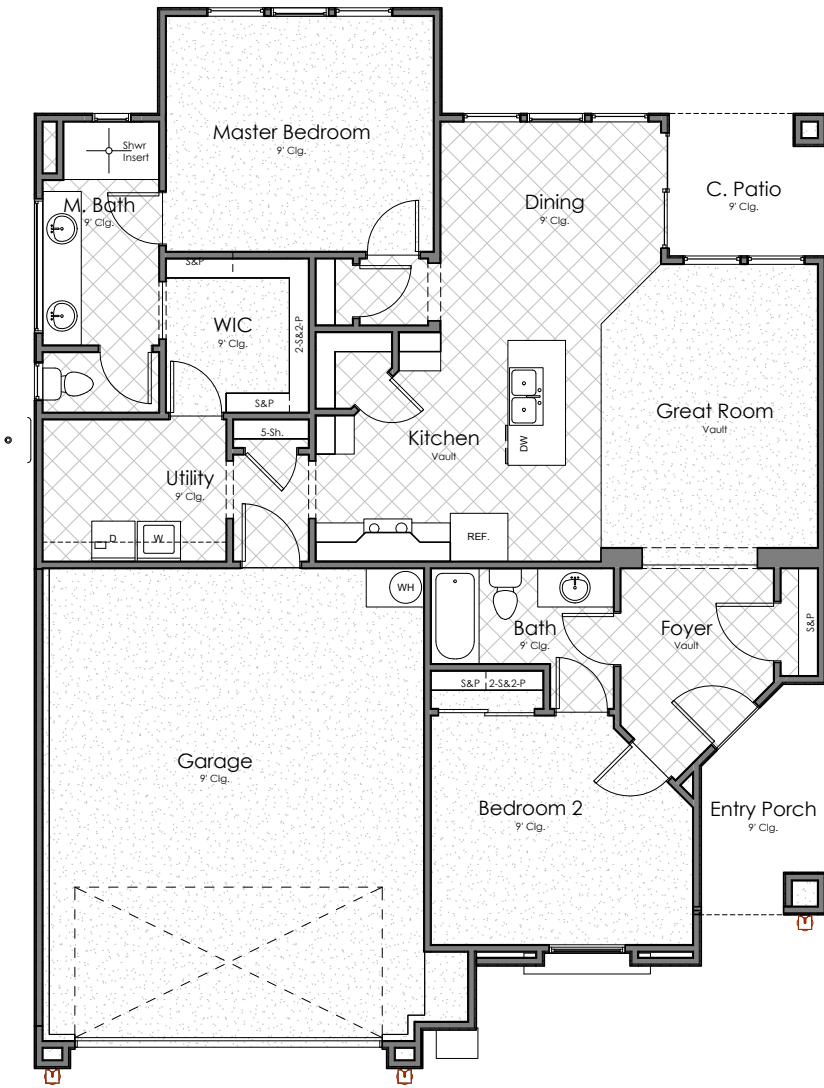

HIGHLANDS

AT CORAL CANYON

— ENCLAVE SERIES —

TOPAZ

1,318 sq. ft.

SPANISH

PRAIRIE

ITALIANATE

COLE WEST
HOME

TOPAZ

1,318 Total Sq. Ft., 2 Bedrooms, 2 Bathrooms, and 2-Car Garage.

— OPTIONS —

Master Bath Tub

Master Bath Shower

3/4 Bath

Laundry/Storage

Patio Door

Extended Patio

Man Door

3rd Car Garage

Courtyard

Cole West Home reserves the right to modify or change the floor plans, home specifications, designs, features, options, prices, or terms without notice or obligation. Home square footages are approximate and are subject to change.