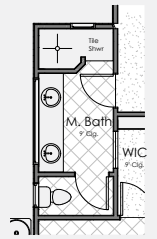

COLE WEST
HOME

TOPAZ

1,318 Total Sq. Ft., 2 Bedrooms, 2 Bathrooms, and 2-Car Garage.

— OPTIONS —

Master Bath Tub

Master Bath Shower

3/4 Bath

Laundry/Storage

Patio Door

Extended Patio

Man Door

3rd Car Garage

Courtyard

Cole West Home reserves the right to modify or change the floor plans, home specifications, designs, features, options, prices, or terms without notice or obligation. Home square footages are approximate and are subject to change.