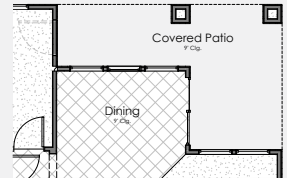

COLE WEST
HOME

TOPAZ

1,318 Total Sq. Ft., 2 Bedrooms, 2 Bathrooms, and 2-Car Garage.

— OPTIONS —

Master Bath Tub

Master Bath Shower

3/4 Bath

Laundry/Storage

Patio Door

Extended Patio

Man Door

3rd Car Garage

Courtyard

Cole West Home reserves the right to modify or change the floor plans, home specifications, designs, features, options, prices, or terms without notice or obligation. Home square footages are approximate and are subject to change.