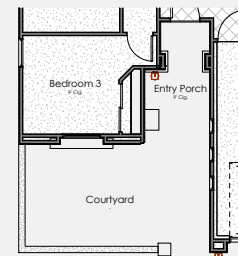

# RUBY

1,547 Total Sq. Ft., 3 Bedrooms, 2 Bathrooms, and 2-Car Garage.

— OPTIONS —

Master Tub

Master Tile Shower

3/4 Bath

Extended Patio

Patio Door

Courtyard

3rd Car Garage

Man Door

Cole West Home reserves the right to modify or change the floor plans, home specifications, designs, features, options, prices, or terms without notice or obligation. Home square footages are approximates and are subject to change.