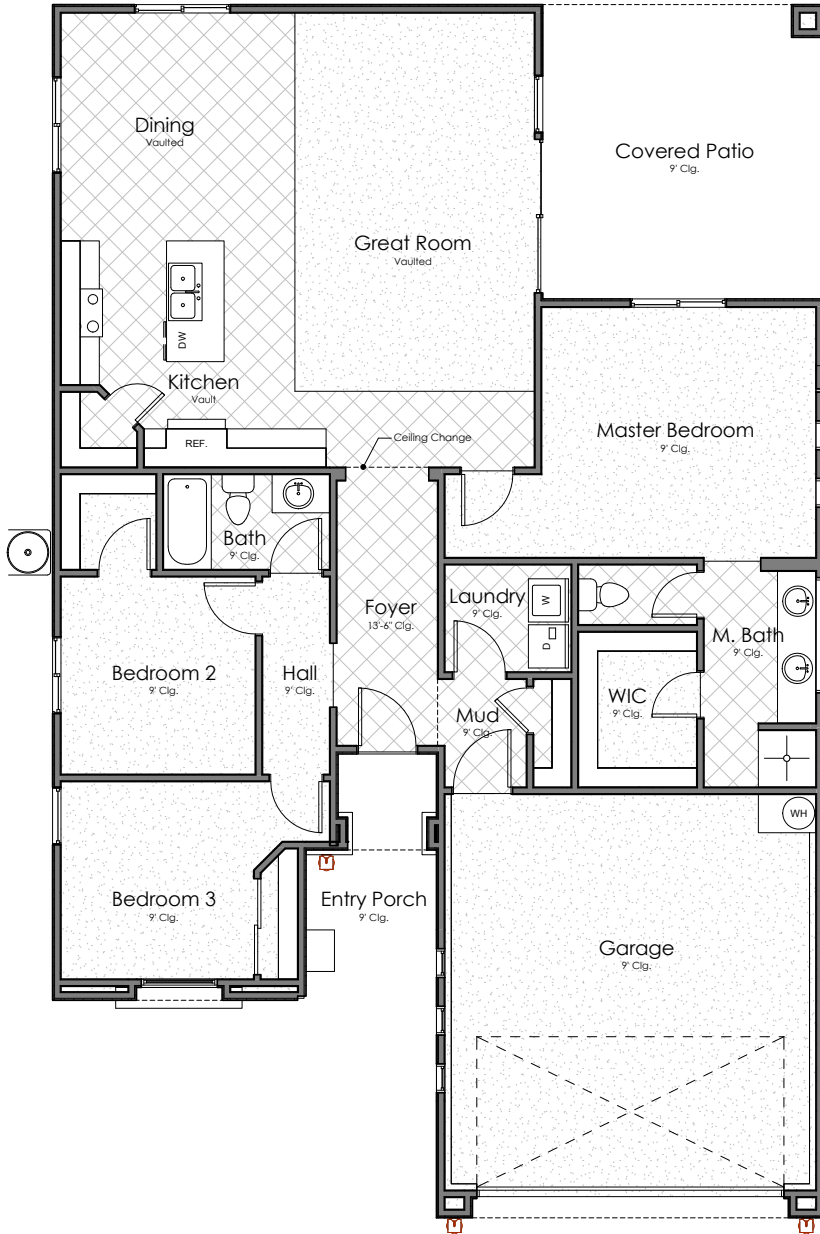

## RUBY

1,547sq. ft.

SPANISH

PRAIRIE

ITALIANATE

COLE WEST  
**HOME**

# RUBY

1,547 Total Sq. Ft., 3 Bedrooms, 2 Bathrooms, and 2-Car Garage.

— OPTIONS —

Master Tub

Master Tile Shower

3/4 Bath

Extended Patio

Patio Door

Courtyard

3rd Car Garage

Man Door

Cole West Home reserves the right to modify or change the floor plans, home specifications, designs, features, options, prices, or terms without notice or obligation. Home square footages are approximates and are subject to change.