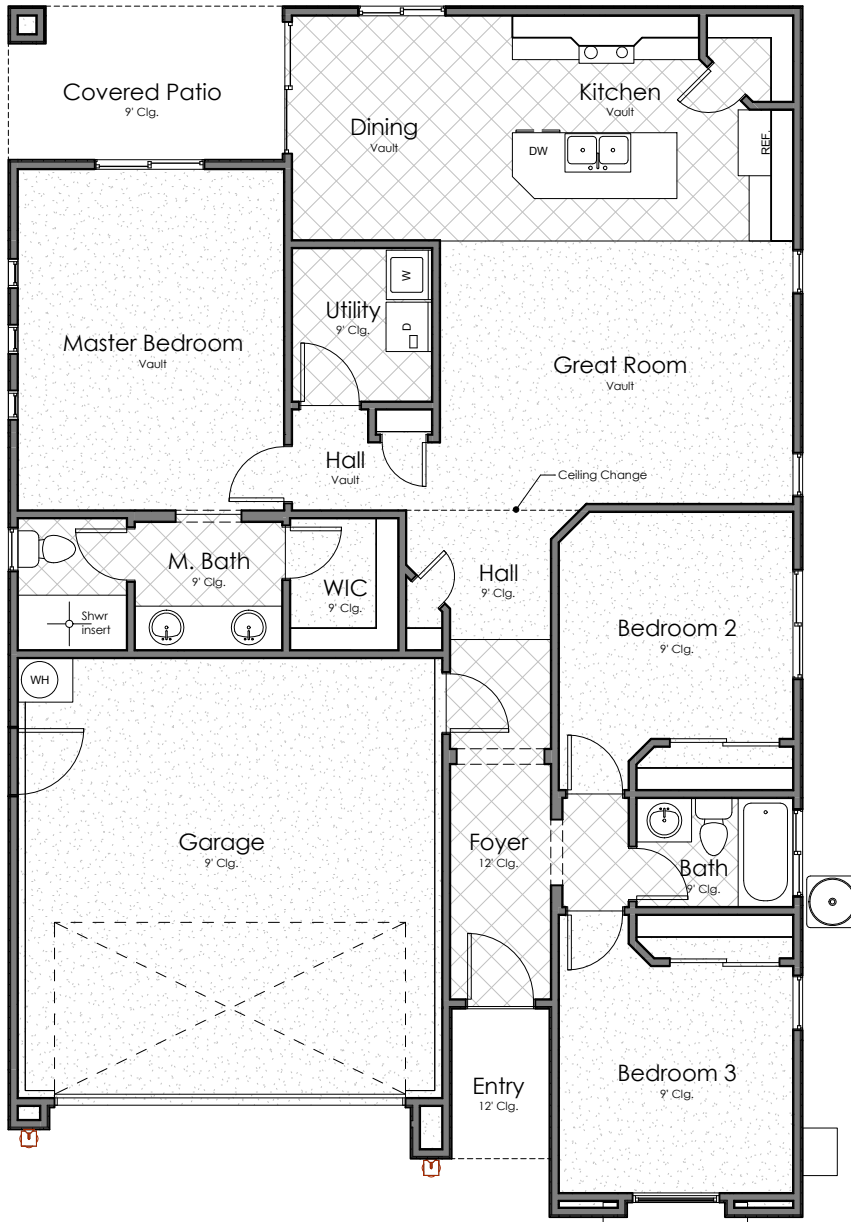

HIGHLANDS

AT CORAL CANYON

— ENCLAVE SERIES —

EMERALD

1,341 sq. ft.

SPANISH

PRAIRIE

ITALIANATE

COLE WEST
HOME

EMERALD

1,341 Total Sq. Ft., 3 Bedrooms, 2 Bathrooms, and 2-Car Garage.

— OPTIONS —

Master Bath Tub

Master Bath Shower

Laundry

3/4 Bath

Extended Patio

Patio Door

Courtyard

3rd Car Garage

Man Door

Cole West Home reserves the right to modify or change the floor plans, home specifications, designs, features, options, prices, or terms without notice or obligation. Home square footages are approximates and are subject to change.