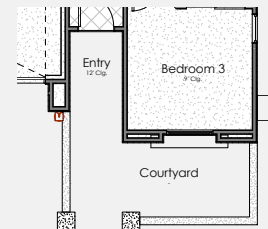

COLE WEST
HOME

EMERALD

1,341 Total Sq. Ft., 3 Bedrooms, 2 Bathrooms, and 2-Car Garage.

— OPTIONS —

Master Bath Tub

Master Bath Shower

Laundry

3/4 Bath

Extended Patio

Patio Door

Courtyard

3rd Car Garage

Man Door

Cole West Home reserves the right to modify or change the floor plans, home specifications, designs, features, options, prices, or terms without notice or obligation. Home square footages are approximates and are subject to change.