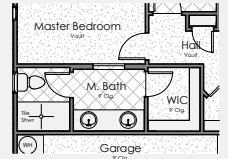

COLE WEST
HOME

EMERALD

1,341 Total Sq. Ft., 3 Bedrooms, 2 Bathrooms, and 2-Car Garage.

— OPTIONS —

Master Bath Tub

Master Bath Shower

Laundry

3/4 Bath

Extended Patio

Patio Door

Courtyard

3rd Car Garage

Man Door

Cole West Home reserves the right to modify or change the floor plans, home specifications, designs, features, options, prices, or terms without notice or obligation. Home square footages are approximates and are subject to change.