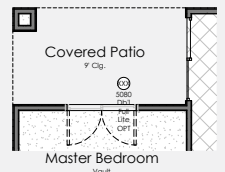

COLE WEST
HOME

EMERALD

1,341 Total Sq. Ft., 3 Bedrooms, 2 Bathrooms, and 2-Car Garage.

— OPTIONS —

Master Bath Tub

Master Bath Shower

Laundry

3/4 Bath

Extended Patio

Patio Door

Courtyard

3rd Car Garage

Man Door

Cole West Home reserves the right to modify or change the floor plans, home specifications, designs, features, options, prices, or terms without notice or obligation. Home square footages are approximates and are subject to change.