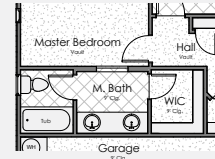

COLE WEST
HOME

EMERALD

1,341 Total Sq. Ft., 3 Bedrooms, 2 Bathrooms, and 2-Car Garage.

— OPTIONS —

Master Bath Tub

Master Bath Shower

Laundry

3/4 Bath