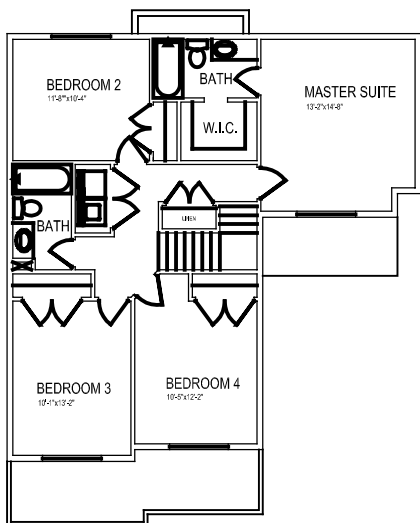

# QUAIL VALLEY LOT 18 - HAILEE

UPPER LEVEL SQUARE FOOTAGE: 994  
MAIN LEVEL SQUARE FOOTAGE: 684  
TOTAL SQUARE FOOTAGE: 1,678

MAIN FLOOR PLAN

FRONT ELEVATION

SECOND FLOOR PLAN

PLEASE NOTE: Square footage and measurements noted are approximate. All drawings of exteriors and floor plans are artist's renditions and may vary from actual product. Plans are subject to change to comply with city ordinances. Placement of home on lot is done at seller's discretion. All information on this sheet is subject to change without notice.