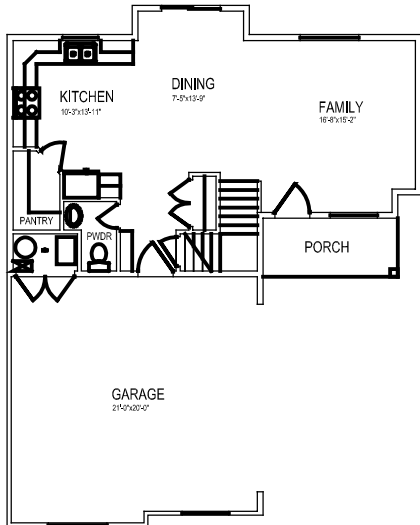

# QUAIL VALLEY LOT 18 - HAILEE

UPPER LEVEL SQUARE FOOTAGE: 994  
MAIN LEVEL SQUARE FOOTAGE: 684  
TOTAL SQUARE FOOTAGE: 1,678

MAIN FLOOR PLAN

FRONT ELEVATION

SECOND FLOOR PLAN

PLEASE NOTE: Square footage and measurements noted are approximate. All drawings of exteriors and floor plans are artist's renditions and may vary from actual product. Plans are subject to change to comply with city ordinances. Placement of home on lot is done at seller's discretion. All information on this sheet is subject to change without notice.