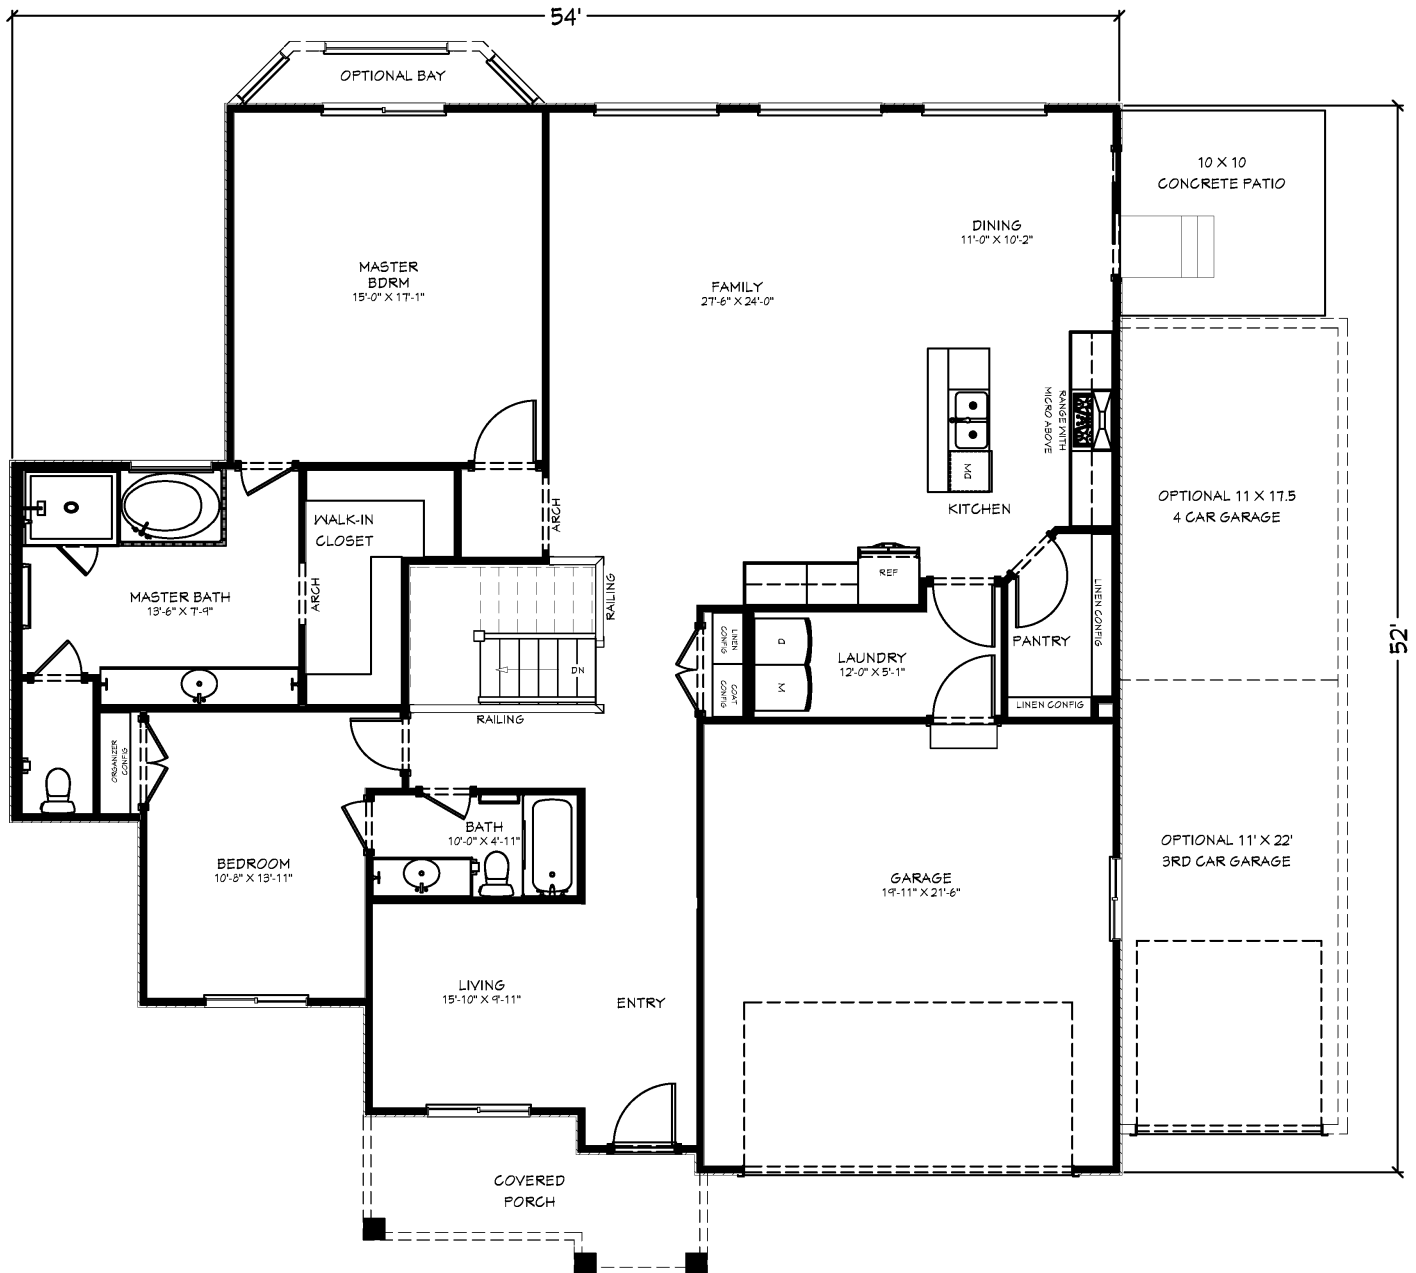

Chloe

Main: 1,885 Bsmt: 1,999 **Total 3,884 sq. ft.**

Finished 1,885 sq. ft.

Gordon Milar: (801) 259-1800

Ben Milar: (801) 205-7584

www.gordonmilarconstruction.com

Chloe

Main: 1,885 Bsmt: 1,999 **Total 3,884 sq. ft.**

Finished 1,885 sq. ft.

Gordon Milar: (801) 259-1800

Ben Milar: (801) 205-7584

www.gordonmilarconstruction.com