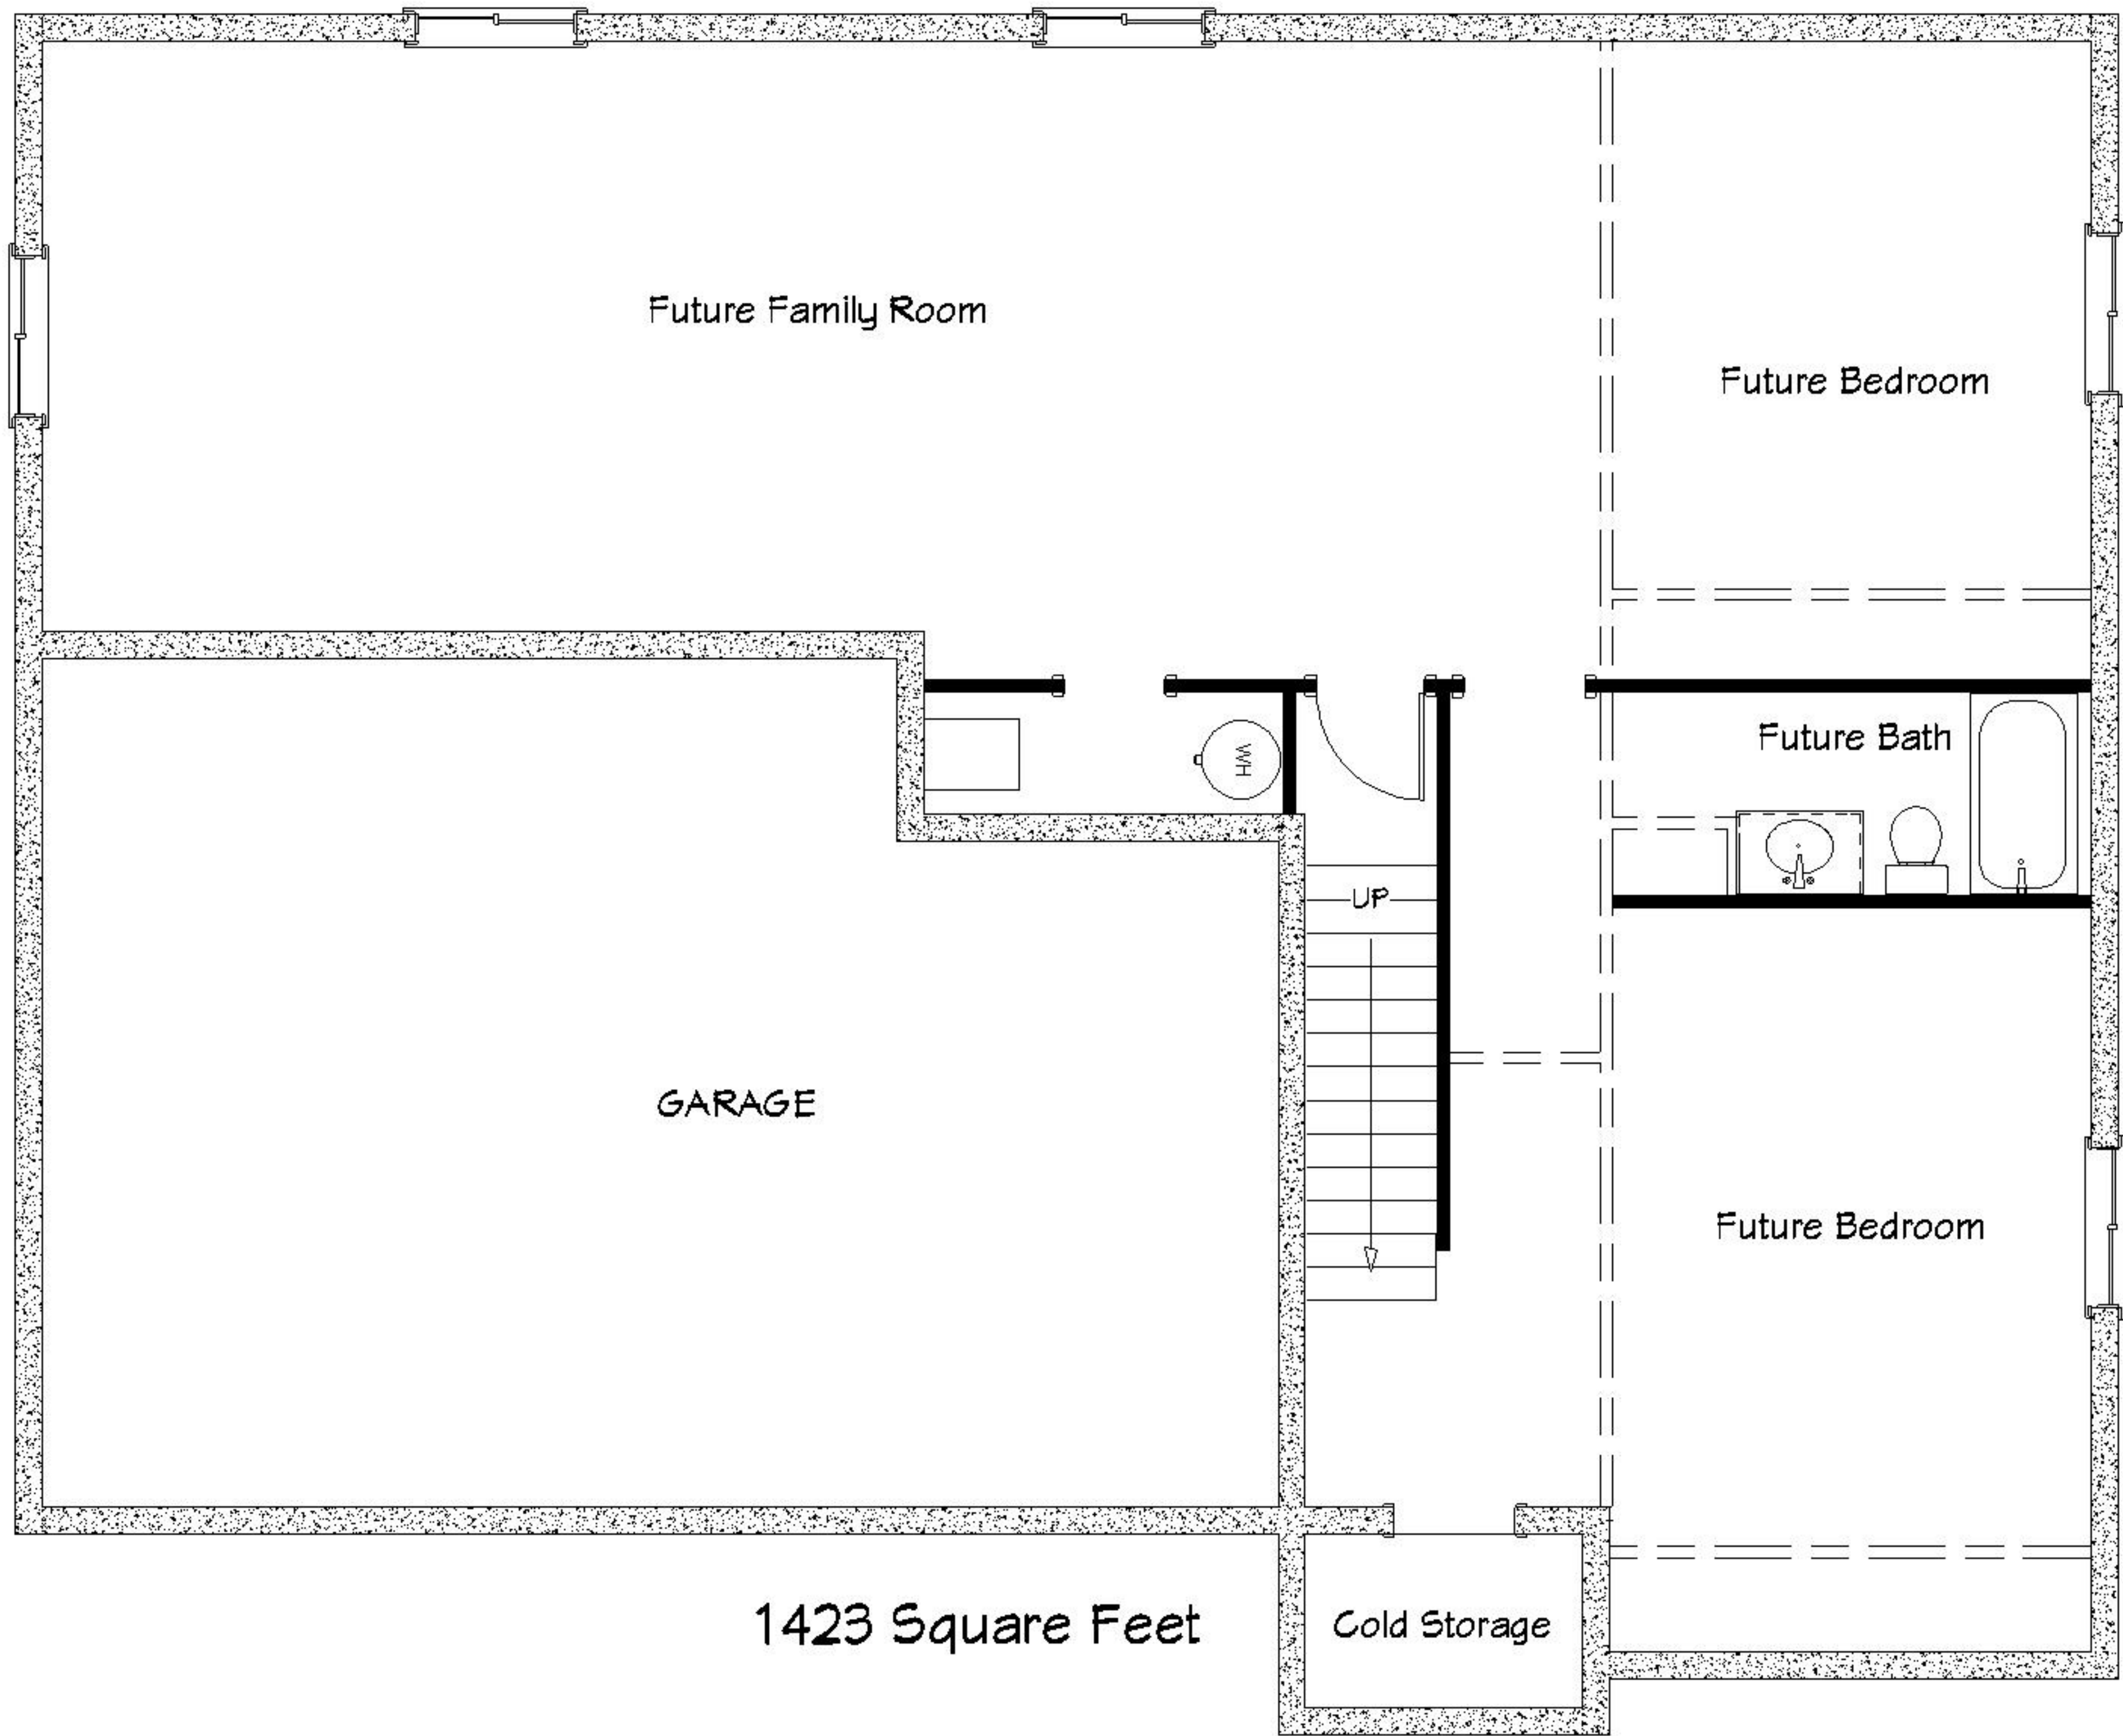

1385 Square Feet  
Width: 52'  
Depth: 42' 6"

Future Family Room

Future Bedroom

Future Bath

GARAGE

UP

Future Bedroom

1423 Square Feet