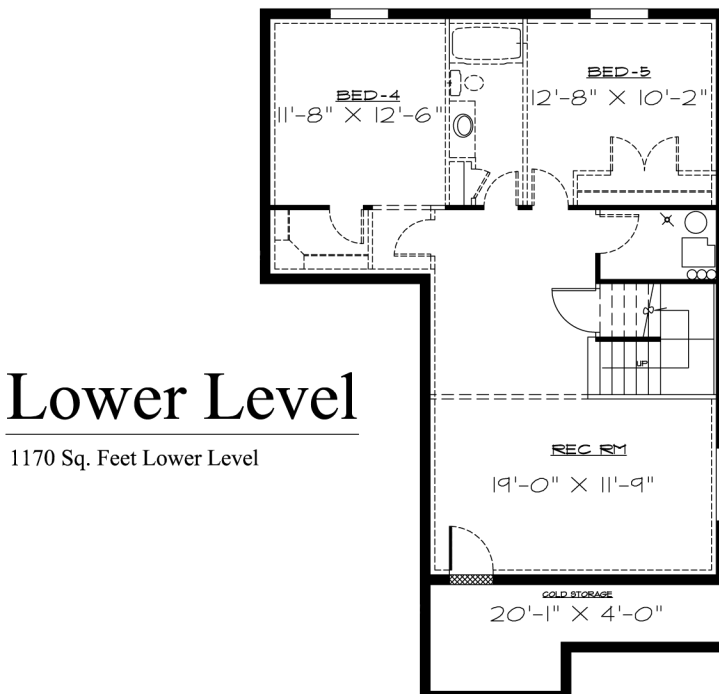

Front Elevation

OVERALL DIMENSIONS 52'-9" X 41'-7"
2126 FINISHED SQ. FEET
3296 TOTAL SQ. FEET

ROOM SIZES AND SQ. FOOTAGES SHOWN ARE APPROXIMATE
PLANS, FEATURES AND PRICING SUBJECT TO CHANGE WITHOUT NOTICE
RENDERINGS ARE FOR ILLUSTRATION PURPOSES ONLY