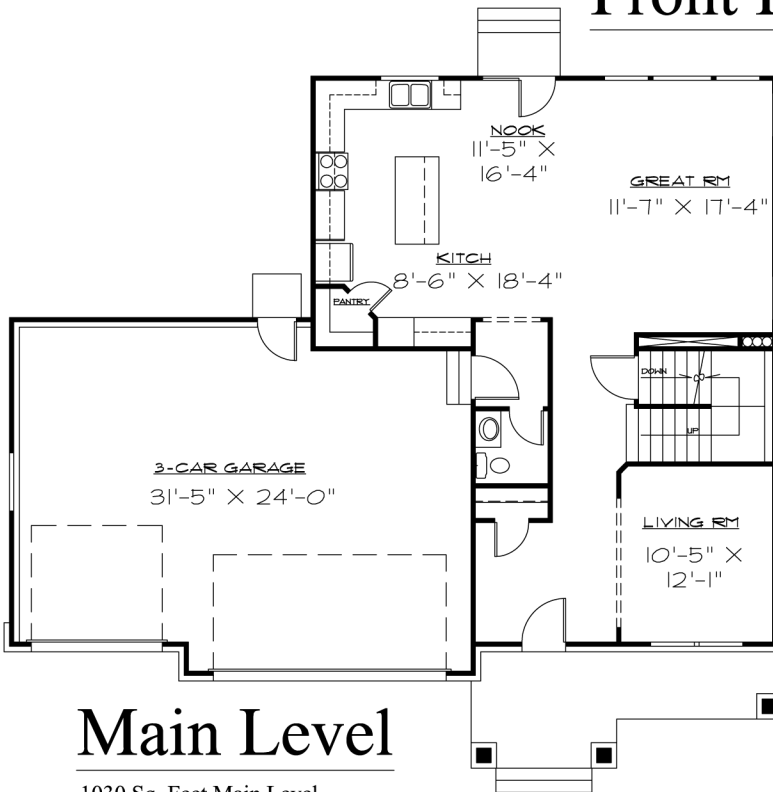

Front Elevation

OVERALL DIMENSIONS 52'-9" X 41'-7"
2126 FINISHED SQ. FEET
3296 TOTAL SQ. FEET

ROOM SIZES AND SQ. FOOTAGES SHOWN ARE APPROXIMATE
PLANS, FEATURES AND PRICING SUBJECT TO CHANGE WITHOUT NOTICE
RENDERINGS ARE FOR ILLUSTRATION PURPOSES ONLY