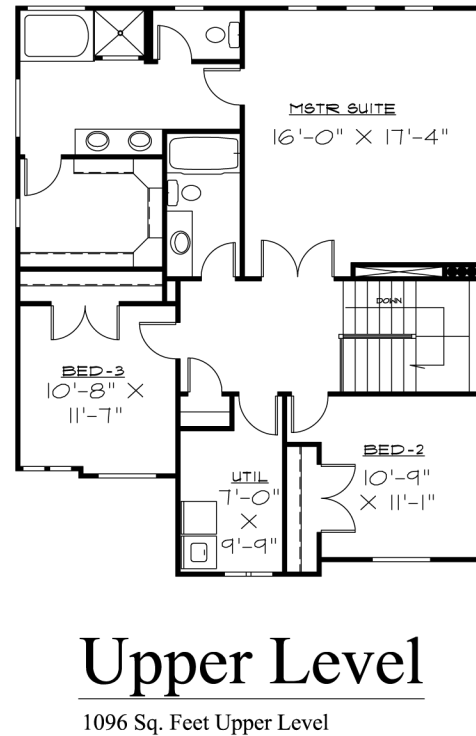

Front Elevation

OVERALL DIMENSIONS 52'-9" X 41'-7"
2126 FINISHED SQ. FEET
3296 TOTAL SQ. FEET

ROOM SIZES AND SQ. FOOTAGES SHOWN ARE APPROXIMATE
PLANS, FEATURES AND PRICING SUBJECT TO CHANGE WITHOUT NOTICE
RENDERINGS ARE FOR ILLUSTRATION PURPOSES ONLY