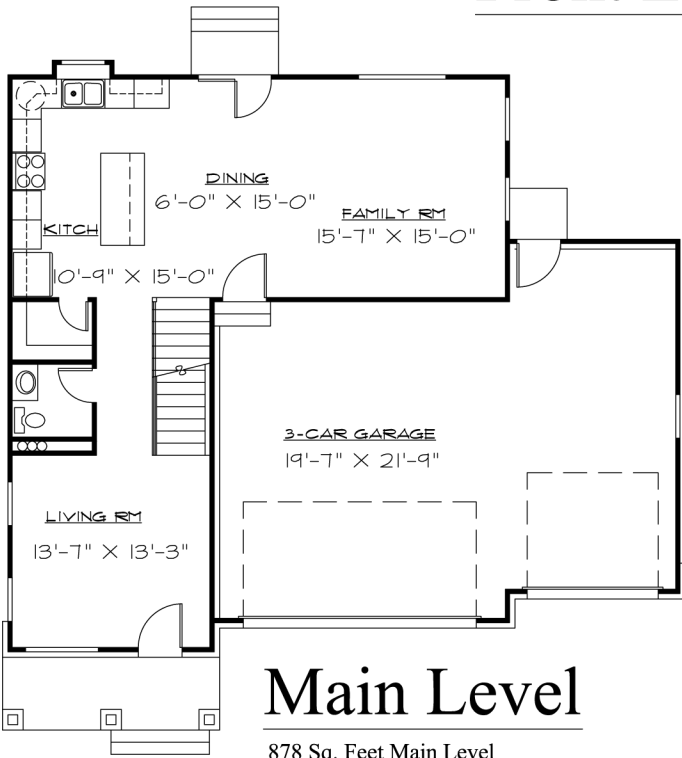

Front Elevation

OVERALL DIMENSIONS 46'-6 1/2" X 41'-0"
1942 FINISHED SQ. FEET
2856 TOTAL SQ. FEET
ROOM SIZES AND SQ. FOOTAGES SHOWN ARE APPROXIMATE.
PLANS, FEATURES AND PRICING SUBJECT TO CHANGE WITHOUT NOTICE
RENDERINGS ARE FOR ILLUSTRATION PURPOSES ONLY