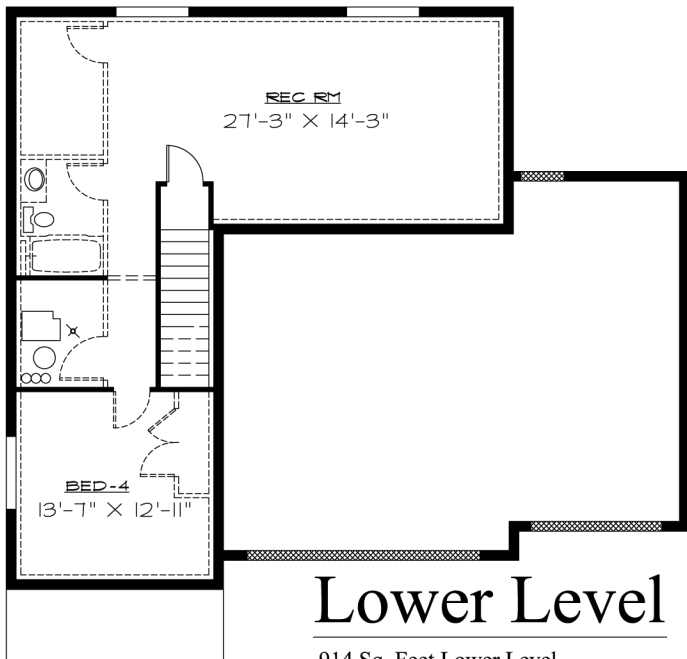

Front Elevation

OVERALL DIMENSIONS 46'-6 1/2" X 41'-0"
1942 FINISHED SQ. FEET
2856 TOTAL SQ. FEET
ROOM SIZES AND SQ. FOOTAGES SHOWN ARE APPROXIMATE.
PLANS, FEATURES AND PRICING SUBJECT TO CHANGE WITHOUT NOTICE
RENDERINGS ARE FOR ILLUSTRATION PURPOSES ONLY