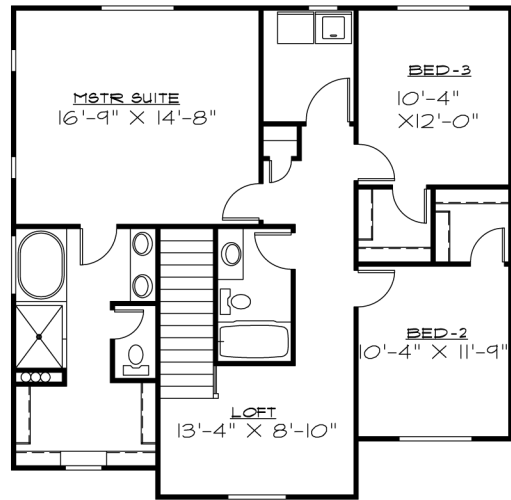

Front Elevation

OVERALL DIMENSIONS 46'-6 1/2" X 41'-0"
1942 FINISHED SQ. FEET
2856 TOTAL SQ. FEET
ROOM SIZES AND SQ. FOOTAGES SHOWN ARE APPROXIMATE.
PLANS, FEATURES AND PRICING SUBJECT TO CHANGE WITHOUT NOTICE
RENDERINGS ARE FOR ILLUSTRATION PURPOSES ONLY