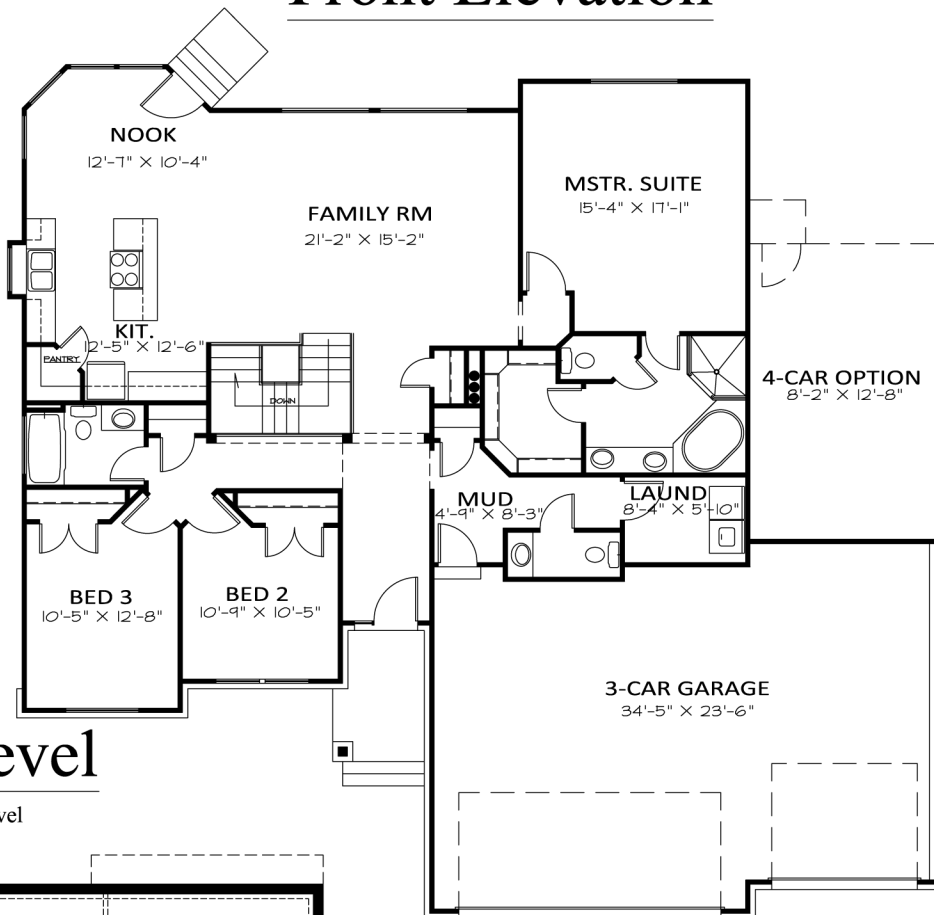

**Front Elevation**

Lincoln

**Main Level**

1872 Sq. Feet Main Level

**Lower Level**

1869 Sq. Feet Lower Level

OVERALL DIMENSIONS 64'-0" X 58'-8"  
 1904 FINISHED SQ. FEET  
 3741 TOTAL SQ. FEET

ROOM SIZES AND SQ. FOOTAGES SHOWN ARE APPROXIMATE  
 PLANS, FEATURES AND PRICING SUBJECT TO CHANGE WITHOUT NOTICE  
 RENDERINGS ARE FOR ILLUSTRATION PURPOSES ONLY