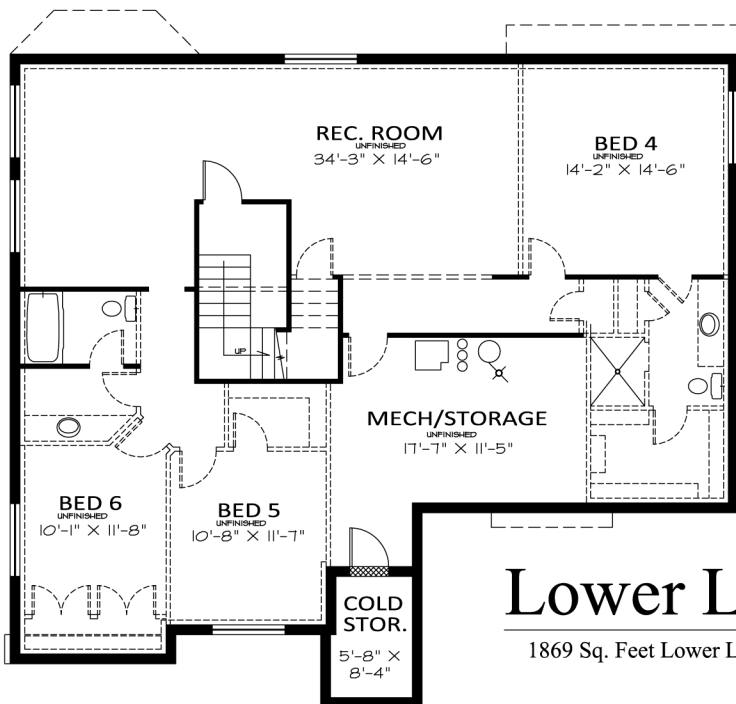

**Front Elevation**

Lincoln

**Main Level**

1872 Sq. Feet Main Level

**Lower Level**

1869 Sq. Feet Lower Level

OVERALL DIMENSIONS 64'-0" X 58'-8"  
 1904 FINISHED SQ. FEET  
 3741 TOTAL SQ. FEET

ROOM SIZES AND SQ. FOOTAGES SHOWN ARE APPROXIMATE  
 PLANS, FEATURES AND PRICING SUBJECT TO CHANGE WITHOUT NOTICE  
 RENDERINGS ARE FOR ILLUSTRATION PURPOSES ONLY