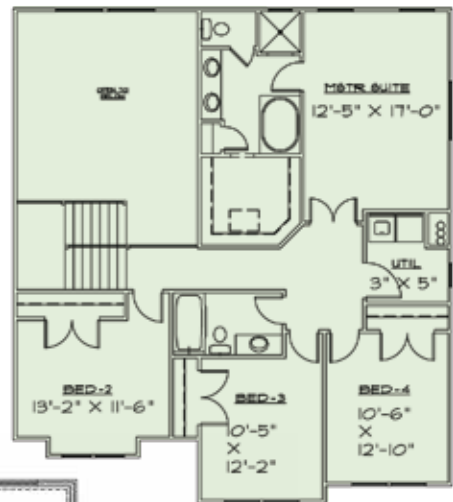

the **EVA**

SQUARE FOOTAGE:
2259 Finished | 3377 Total

OVERALL HOUSE DIMENSIONS:
49'-8" Wide x 48'-0" Deep

 **Upper Level: 1150 Sq. Ft.**

 **Main Level: 1109 Sq. Ft.**

 **Lower Level: 1118 Sq. Ft.**

Room sizes and sq. ft. shown are approximate.
 Plans, features and pricing subject to change without notice.
 Renderings are for presentation purposes only.