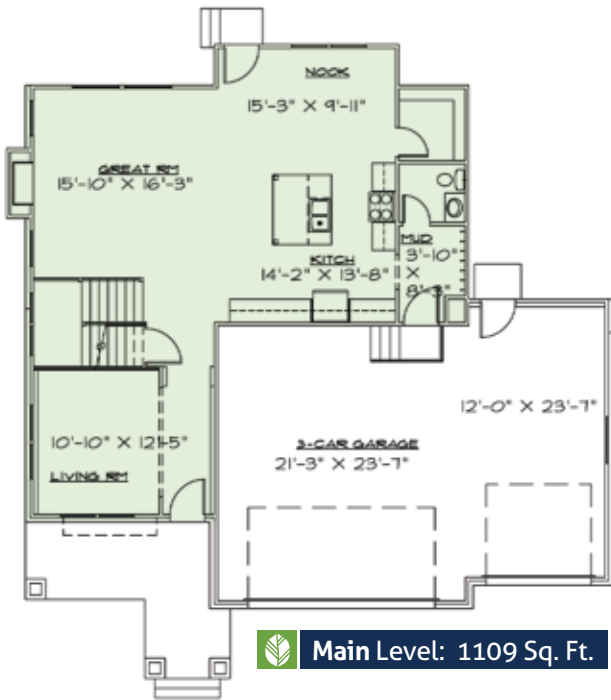

the **EVA**

SQUARE FOOTAGE:
2259 Finished | 3377 Total

OVERALL HOUSE DIMENSIONS:
49'-8" Wide x 48'-0" Deep

 **Upper Level: 1150 Sq. Ft.**

 **Main Level: 1109 Sq. Ft.**

 **Lower Level: 1118 Sq. Ft.**

Room sizes and sq. ft. shown are approximate.
 Plans, features and pricing subject to change without notice.
 Renderings are for presentation purposes only.