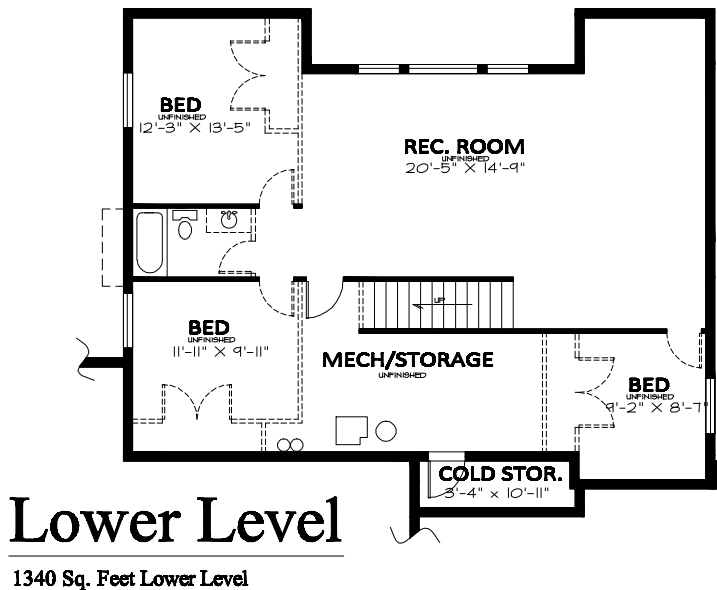

Front Elevation

Brighton

OVERALL DIMENSIONS 54'-9" X 54'-5"
 1969 FINISHED SQ. FEET
 3309 TOTAL SQ. FEET
 ROOM SIZES AND SQ. FOOTAGES SHOWN ARE APPROXIMATE
 PLANS, FEATURES AND PRICING SUBJECT TO CHANGE WITHOUT NOTICE
 RENDERINGS ARE FOR ILLUSTRATION PURPOSES ONLY