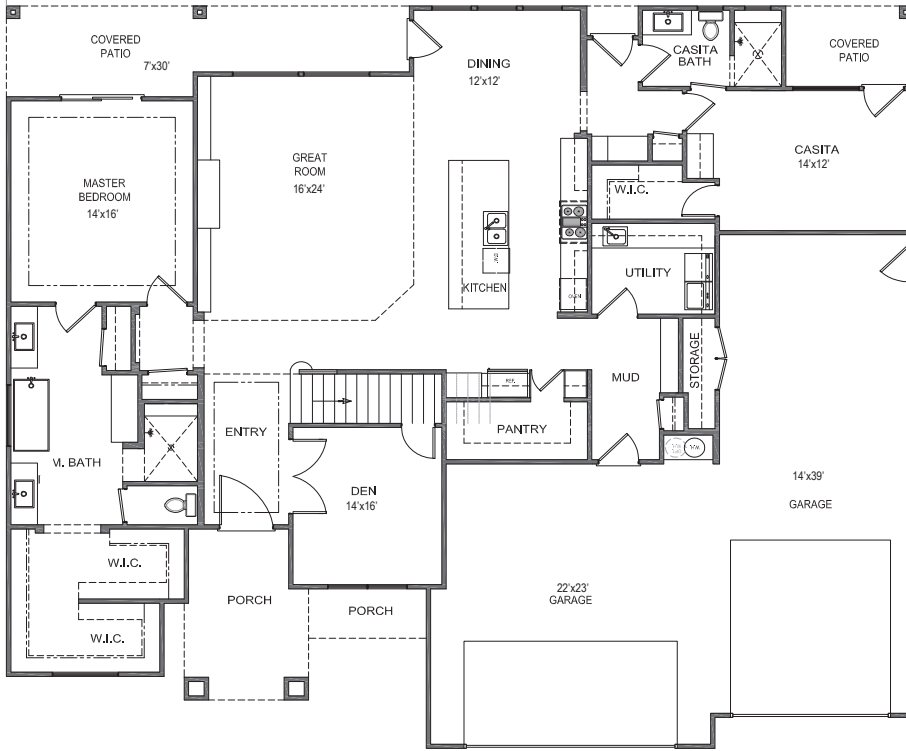

Finished home may vary from the architectural rendering.

S&S Homes

3790 SQ.FT.

68'x60'

SHOOTING STAR VEGA -C-

www.sshomes.info

Lot 7

\$705,900.00