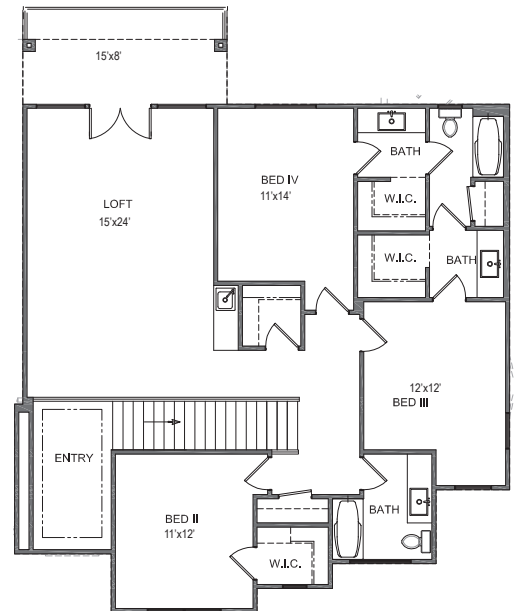

S&S Realty
SOLUTIONS

MULTIPLE LISTING SERVICE
MLS

Agent: Lori Johansson 435-669-8618