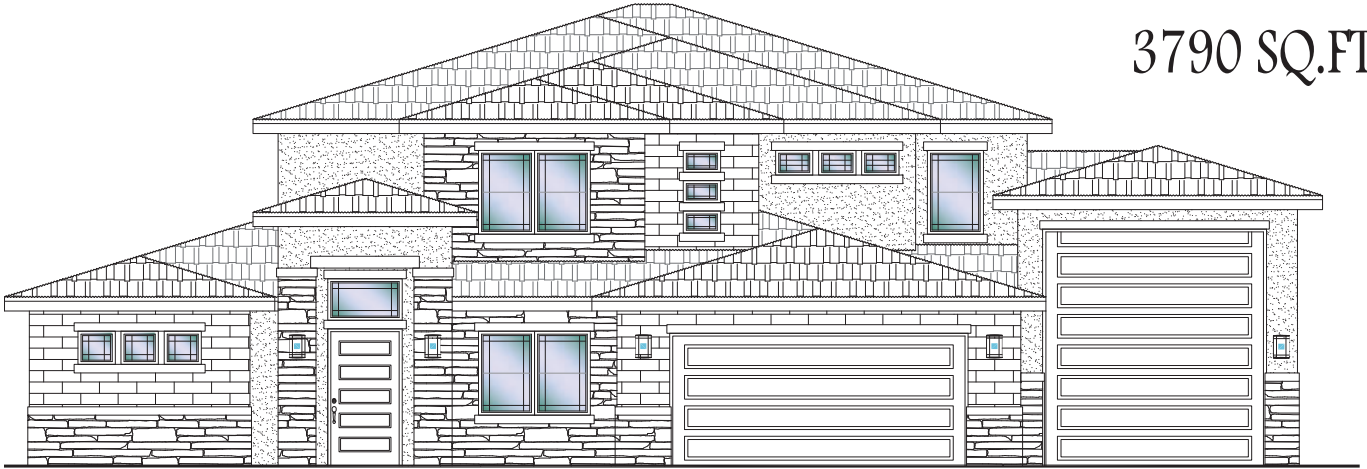

Finished home may vary from the architectural rendering.

S&S Homes

3790 SQ.FT.

68'x60'

SHOOTING STAR VEGA -C-

www.sshomes.info

Lot 7

\$705,900.00