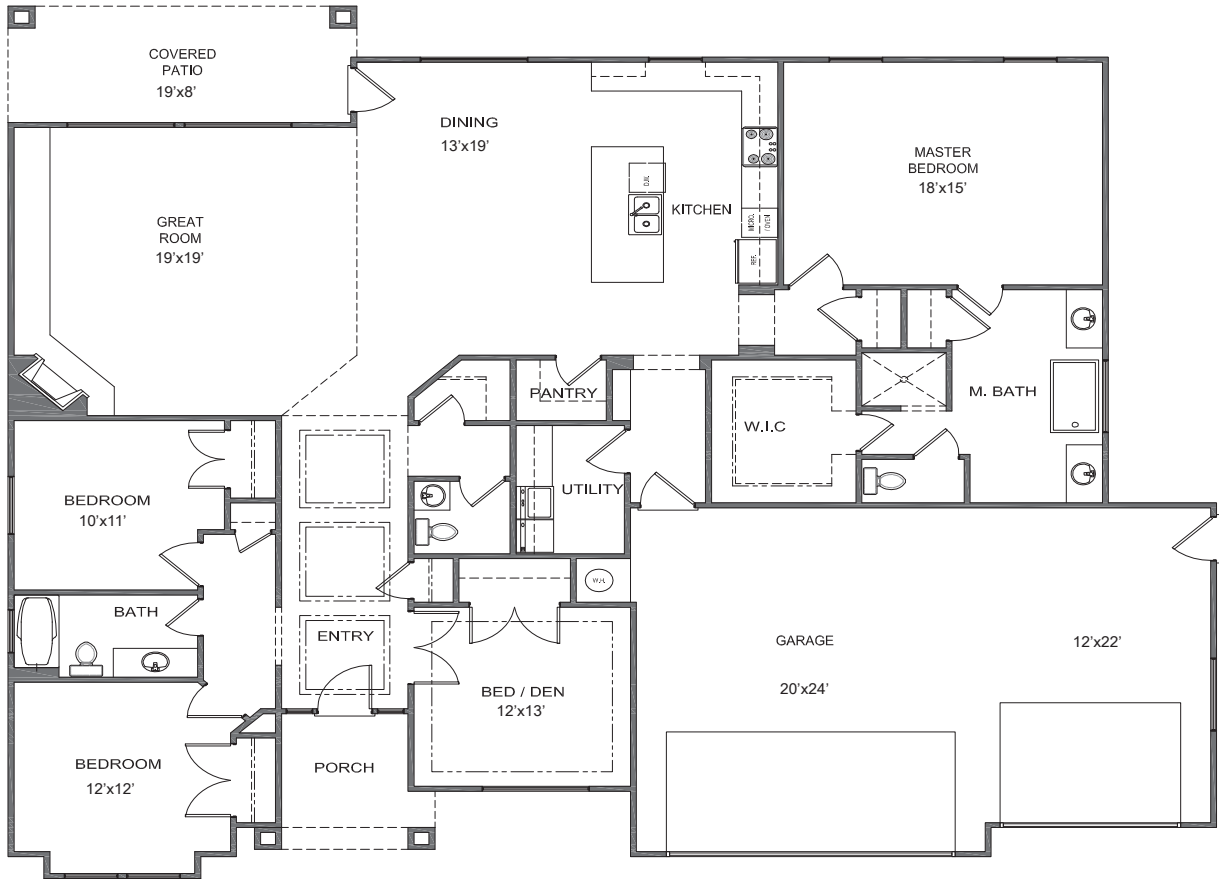

Finished home may vary  
from the architectural rendering.

# S&S Homes

2512 SQ.FT.

SHOOTING STAR SIRIUS -B-

67'x60'

www.sshomes.info

MULTIPLE LISTING SERVICE  
MLS

Agent: Lori Johansson 435-669-8618

Lot 9