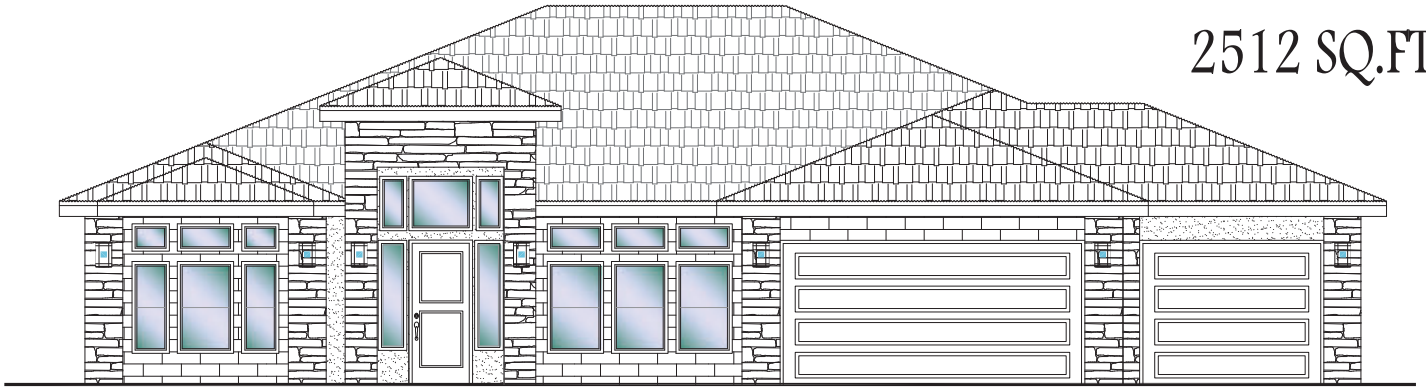

Finished home may vary  
from the architectural rendering.

# S&S Homes

2512 SQ.FT.

SHOOTING STAR SIRIUS -B-

67'x60'

www.sshomes.info

MULTIPLE LISTING SERVICE  
MLS

Agent: Lori Johansson 435-669-8618

Lot 9