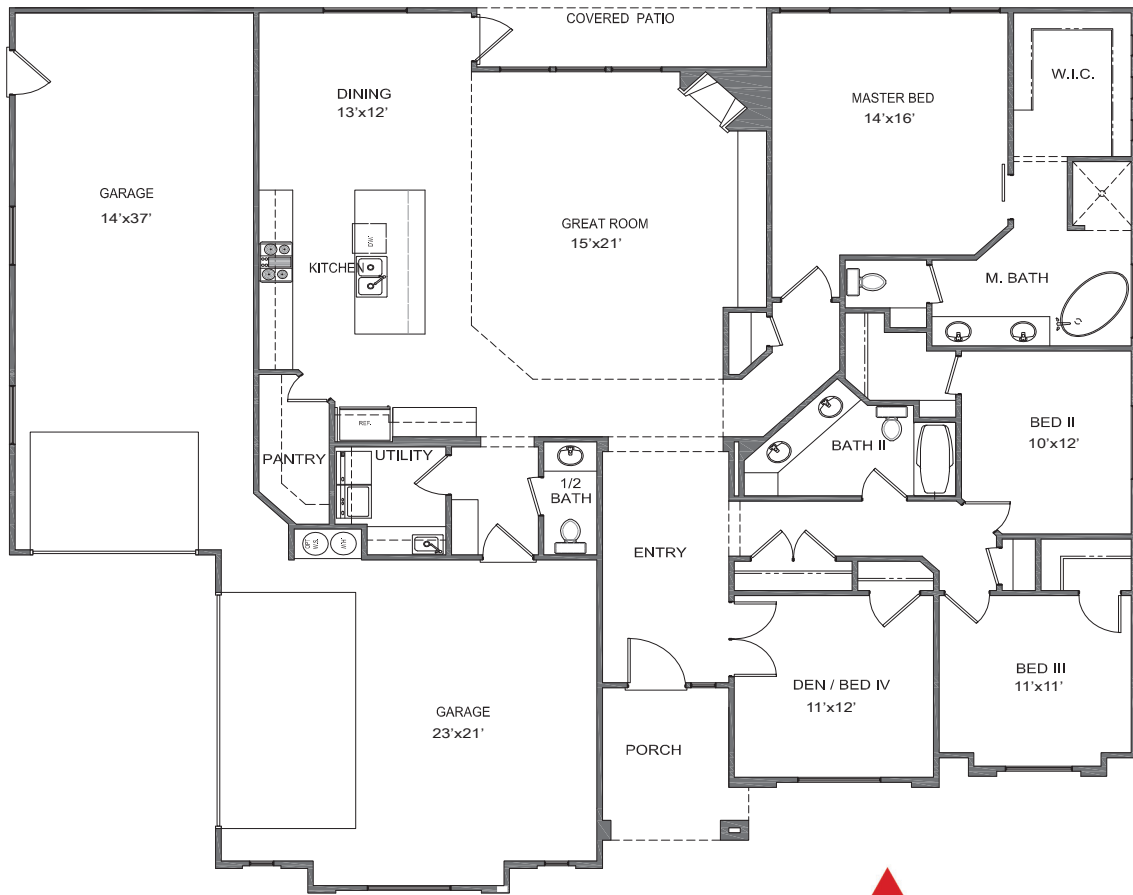

SHOOTING STAR CAPELLA -B-

www.sshomes.info