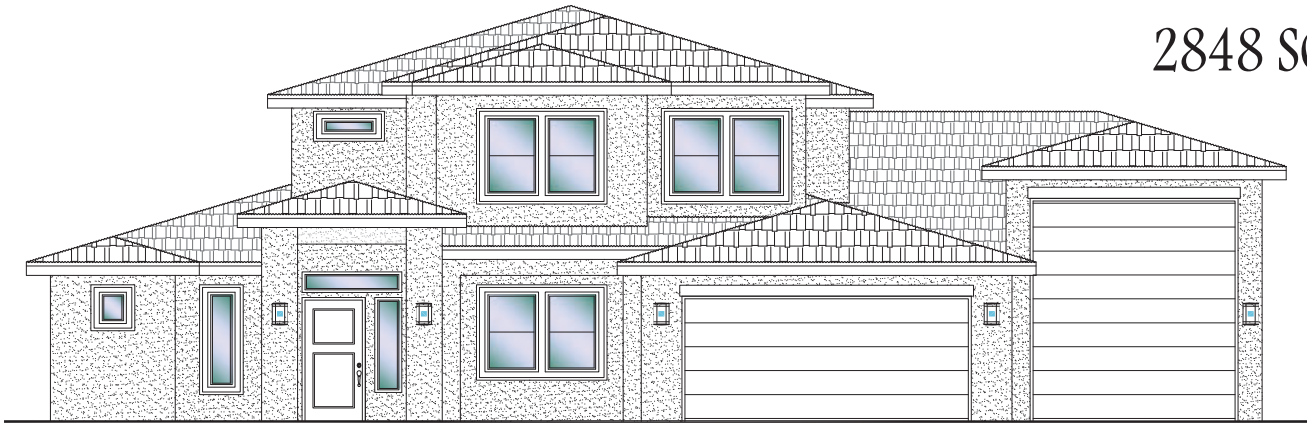

Finished home may vary
from the architectural rendering.

S&S Homes

2848 SQ.FT.

67'x56'

SHOOTING STAR EPSILON -A-

Lot 6

\$510,900.00

Lease Back Only