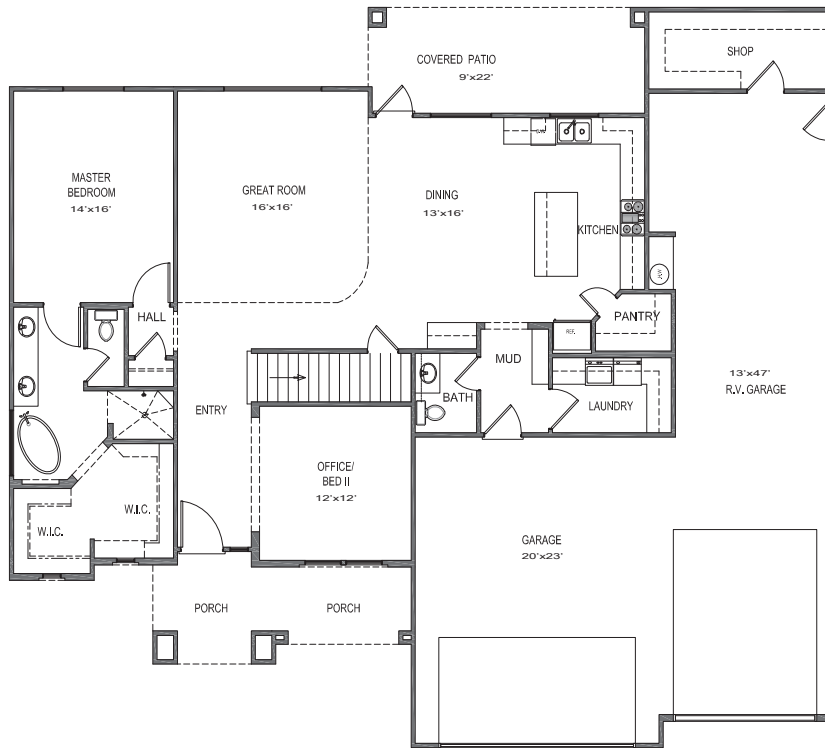

Finished home may vary
from the architectural rendering.

S&S Homes

2848 SQ.FT.

67'x56'

SHOOTING STAR EPSILON -A-

Lot 6

\$510,900.00

Lease Back Only