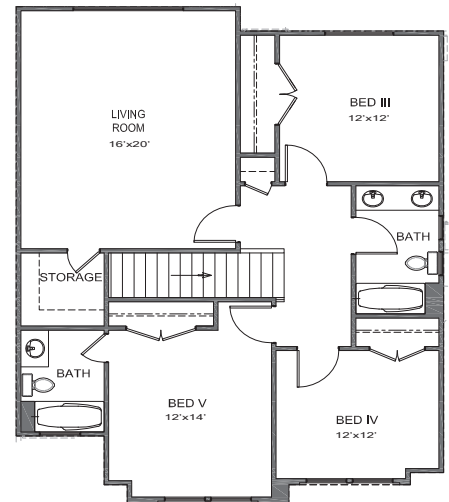

Finished home may vary
from the architectural rendering.

S&S Homes

2848 SQ.FT.

67'x56'

SHOOTING STAR EPSILON -A-

Lot 6

\$510,900.00

Lease Back Only