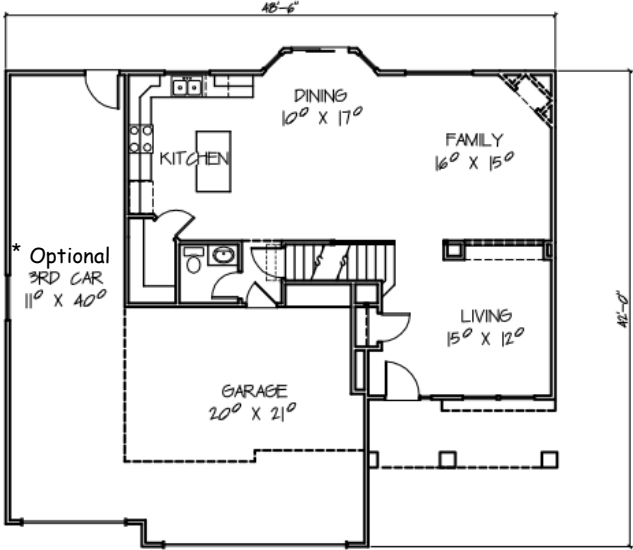

HOMECENTER
CONSTRUCTION

Front Elevation A

Front Elevation B

The Olympus

Total: 3,064 Sq Ft
Main: 962 Sq Ft
Upper: 1,184 Sq Ft
Total Finished: 2,146 Sq Ft
Bedrooms: 4
Bathrooms: 2 ½

Main Floor Plan

Upper Floor Plan