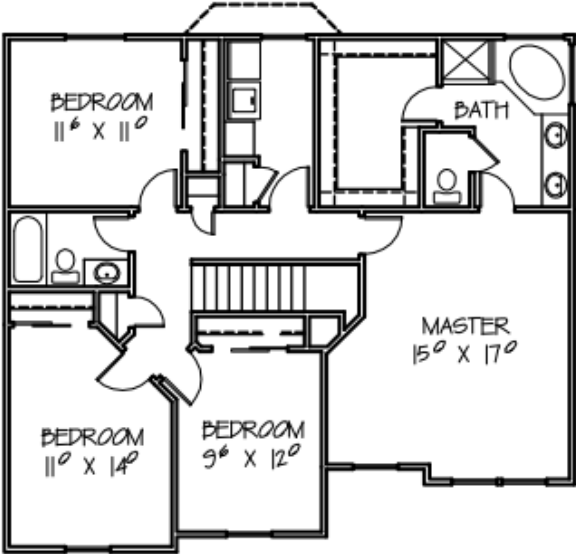

HOMECENTER
CONSTRUCTION

Front Elevation A

Front Elevation B

The Olympus

Total: 3,064 Sq Ft
Main: 962 Sq Ft
Upper: 1,184 Sq Ft
Total Finished: 2,146 Sq Ft
Bedrooms: 4
Bathrooms: 2 ½

Main Floor Plan

Upper Floor Plan