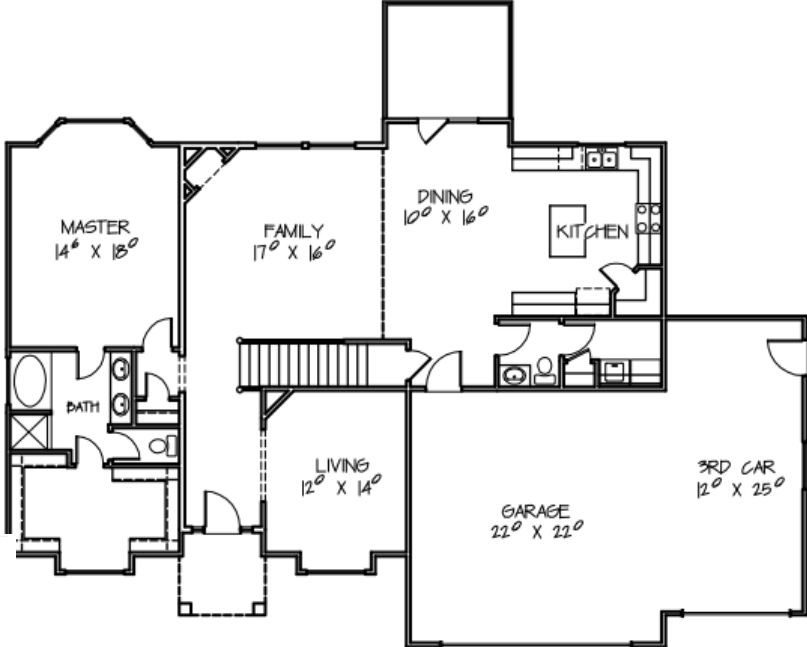

HOMECENTER
CONSTRUCTION

The Carlisle

Total: 4,286 Sq Ft
Main: 1,694 Sq Ft
Upper: 994 Sq Ft
Total Finished: 2,688 Sq Ft
Bedrooms: 5
Bathrooms: 2 1/2

- * Optional front porch
- * Optional 4th car garage

Front Elevation

Upper Floor Plan

Main Floor Plan

HOMECENTER
CONSTRUCTION

801.999.0074

www.HomeCenterConstruction.com