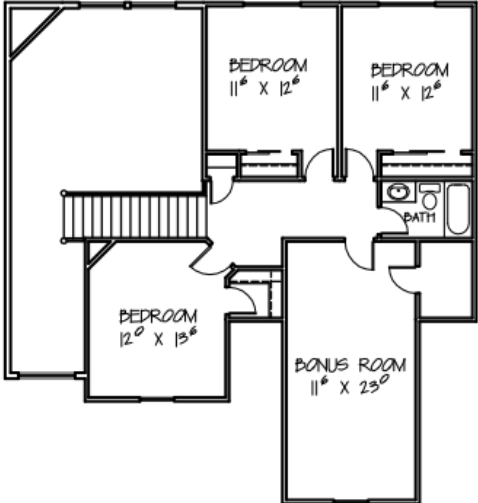

HOMECENTER
CONSTRUCTION

The Carlisle

Total: 4,286 Sq Ft
Main: 1,694 Sq Ft
Upper: 994 Sq Ft
Total Finished: 2,688 Sq Ft
Bedrooms: 5
Bathrooms: 2 1/2

- * Optional front porch
- * Optional 4th car garage

Front Elevation

Upper Floor Plan

Main Floor Plan

HOMECENTER
CONSTRUCTION

801.999.0074

www.HomeCenterConstruction.com