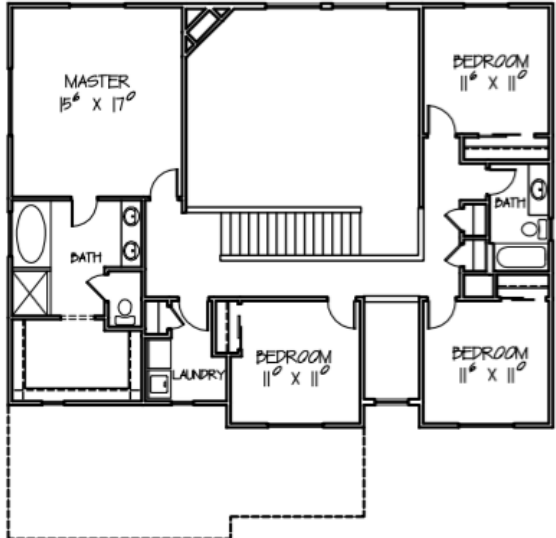

HOMECENTER
CONSTRUCTION

Front Elevation A

Front Elevation B

The Witzel

Total: 4,078 Sq Ft

Main: 1,394 Sq Ft

Upper: 1,308 Sq Ft

Total Finished: 2,702 Sq Ft

Bedrooms: 5

Bathrooms: 3

* Optional dining bay

* Optional dining bay

Main Floor Plan

Upper Floor Plan

HOMECENTER
CONSTRUCTION

801.999.0074