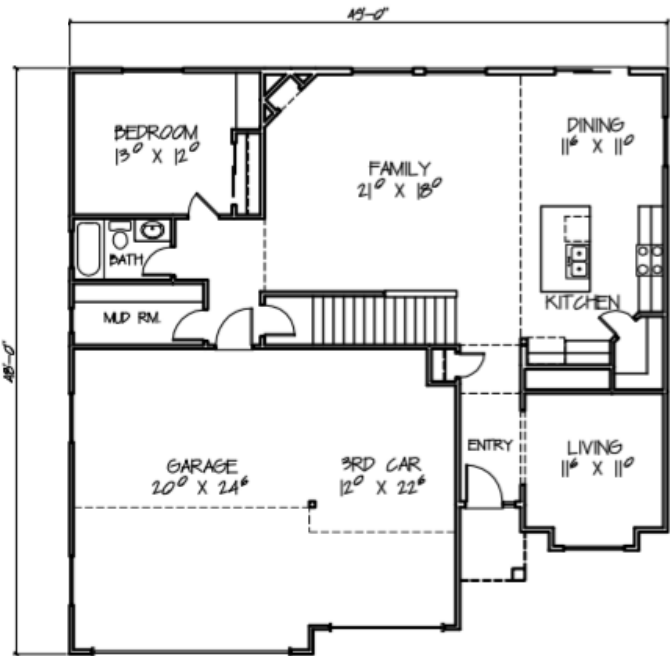

HOMECENTER
CONSTRUCTION

Front Elevation A

Front Elevation B

The Witzel

Total: 4,078 Sq Ft

Main: 1,394 Sq Ft

Upper: 1,308 Sq Ft

Total Finished: 2,702 Sq Ft

Bedrooms: 5

Bathrooms: 3

* Optional dining bay

* Optional dining bay

Main Floor Plan

Upper Floor Plan

HOMECENTER
CONSTRUCTION

801.999.0074