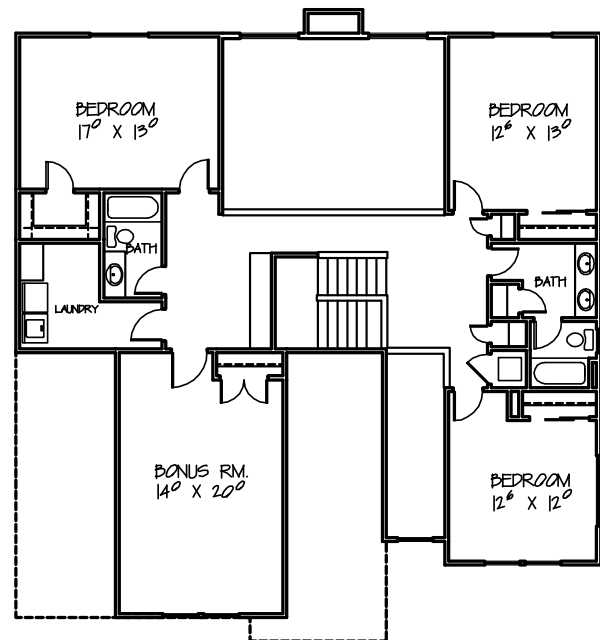

HOMECENTER
CONSTRUCTION

The Princeton

Total: 5,160 Sq Ft
Main: 1,716 Sq Ft
Upper: 1,244 Sq Ft (+322 Sq Ft Bonus Room)
Total Finished: 2,960 Sq Ft
Bedrooms: 4
Bathrooms: 3 ½

Front Elevation

Main Floor Plan

Upper Floor Plan

HOMECENTER
CONSTRUCTION

801.999.0074

www.HomeCenterConstruction.com