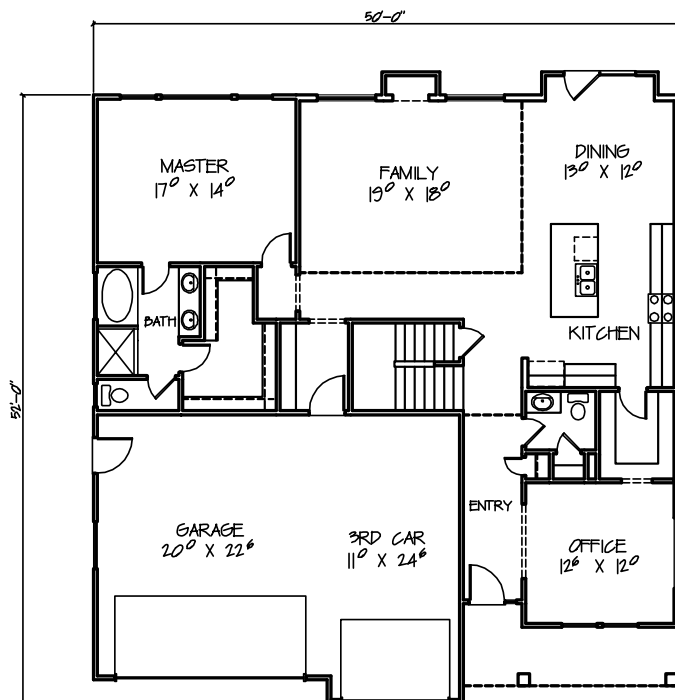

HOMECENTER
CONSTRUCTION

The Princeton

Total: 5,160 Sq Ft
Main: 1,716 Sq Ft
Upper: 1,244 Sq Ft (+322 Sq Ft Bonus Room)
Total Finished: 2,960 Sq Ft
Bedrooms: 4
Bathrooms: 3 ½

Front Elevation

Main Floor Plan

Upper Floor Plan

HOMECENTER
CONSTRUCTION

801.999.0074

www.HomeCenterConstruction.com