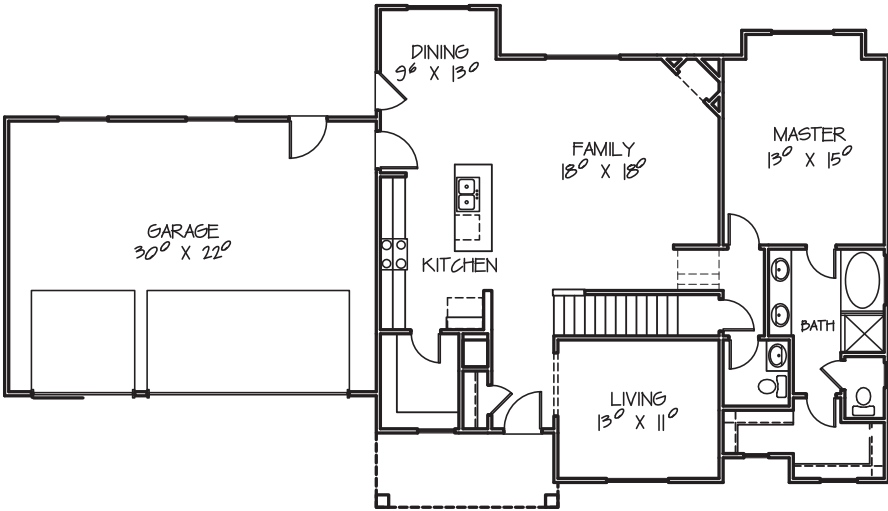

# The Hemsworth

Total: 3,692 sq Ft  
Main: 1,418 Sq Ft  
Upper: 858 Sq Ft  
Total Finished: 2,278 Sq Ft  
Bedrooms: 4  
Bathrooms: 2 1/2

Front Elevation

Upper Floor Plan

Main Floor Plan

**HOMECENTER**  
CONSTRUCTION