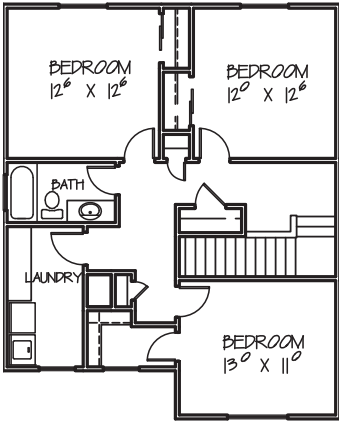

# The Hemsworth

Total: 3,692 sq Ft  
Main: 1,418 Sq Ft  
Upper: 858 Sq Ft  
Total Finished: 2,278 Sq Ft  
Bedrooms: 4  
Bathrooms: 2 1/2

Front Elevation

Upper Floor Plan

Main Floor Plan

**HOMECENTER**  
CONSTRUCTION