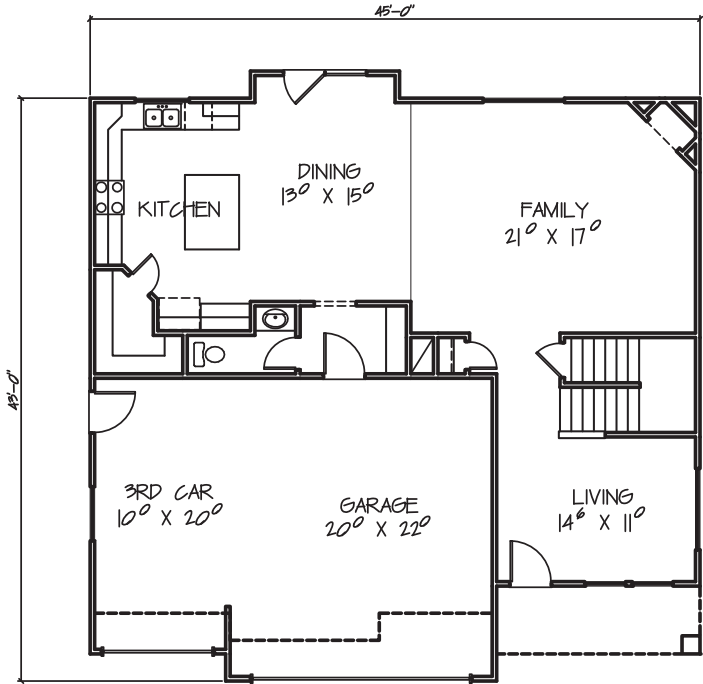

HOMECENTER
CONSTRUCTION

The Dashell

Total: 3,736 Sq Ft
Main: 1,188 Sq Ft
Upper: 1,462 Sq Ft
Total Finished: 2,560 Sq Ft
Bedrooms: 4
Bathrooms: 2 1/2

Front Elevation

Main Floor Plan

Upper Floor Plan

HOMECENTER
CONSTRUCTION