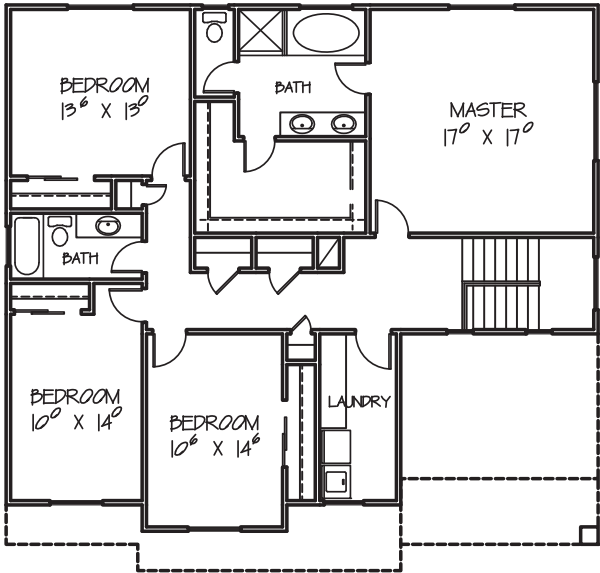

HOMECENTER
CONSTRUCTION

The Dashell

Total: 3,736 Sq Ft
Main: 1,188 Sq Ft
Upper: 1,462 Sq Ft
Total Finished: 2,560 Sq Ft
Bedrooms: 4
Bathrooms: 2 1/2

Front Elevation

Main Floor Plan

Upper Floor Plan

HOMECENTER
CONSTRUCTION