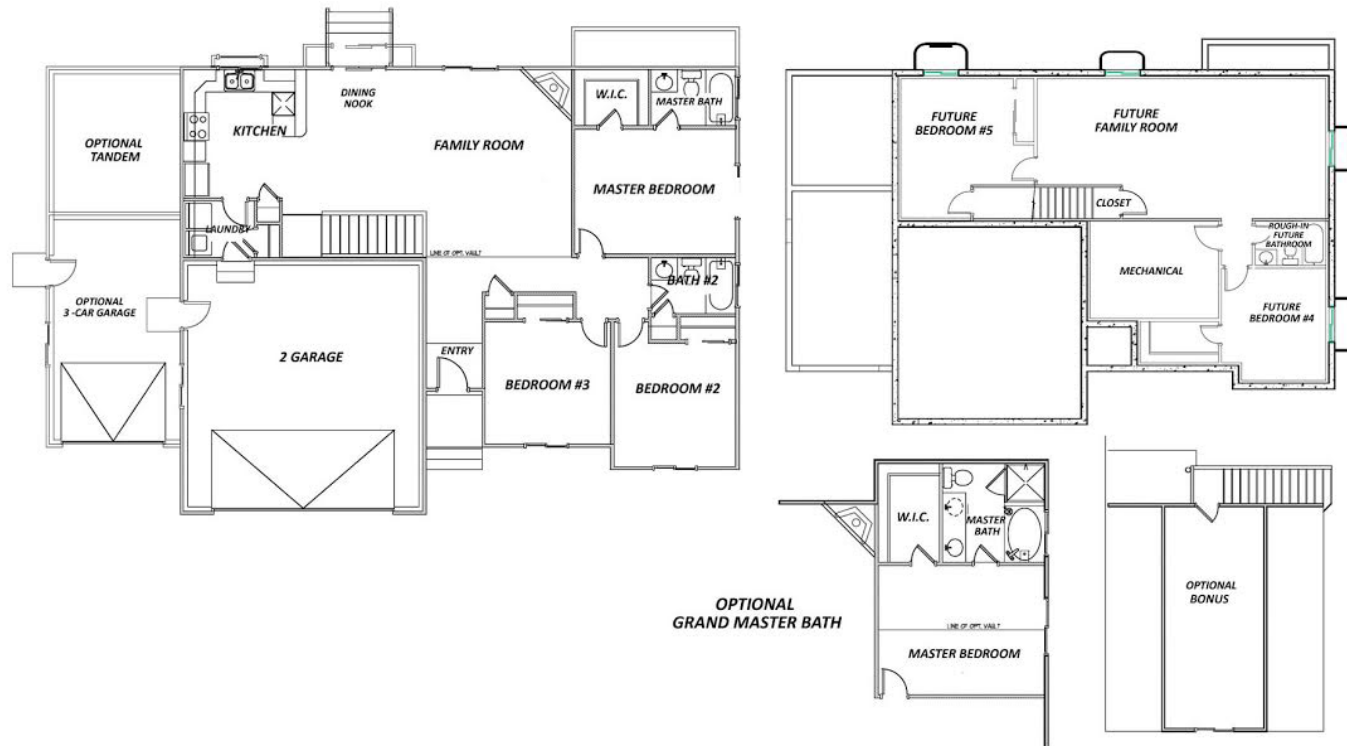

SPRUCE

RAMBLER | 3 BED | 2 BATH | 2 CAR GARAGE
SQUARE FEET: 1,334 FINISHED, 1,334 TOTAL

888.485.9059 | SALES@MTN-VISTA.COM