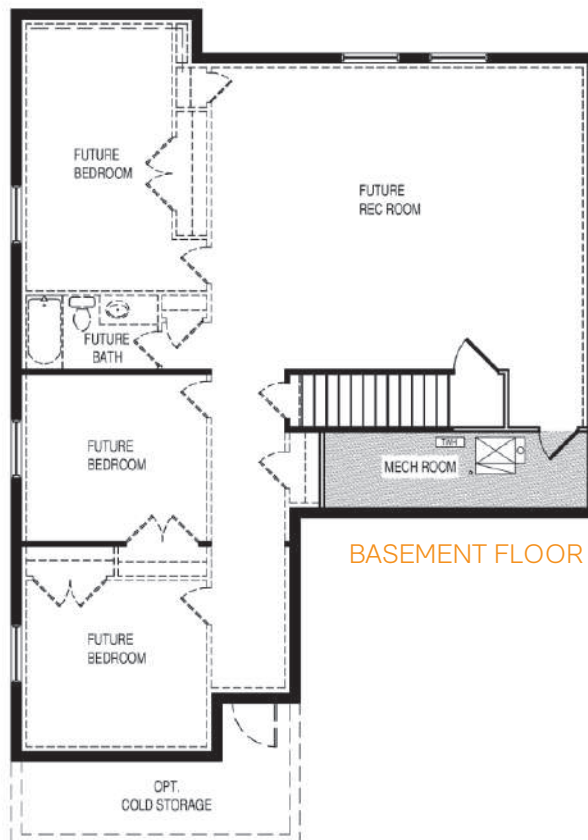

Kennedy

Total Sq. Ft. 3,137

Finished Sq. Ft. 1,563

Bedrooms: 3

Bathrooms: 2

MAIN FLOOR | 1,563 SQ. FT.

Plan FEATURES

- Open Concept Great Room
- Owner's Walk In Closet
- Mechanical Room Downstairs

BASEMENT FLOOR | 1,574 SQ. FT.

JACKSON

Kennedy

Traditional

Craftsman

Farmhouse

wright HOMES

* All renderings of exteriors and floor plans are artist conceptions and may vary from actual home as built. Dimensions, options, features and specifications are approximate and subject to field variation, as well as change without notice.