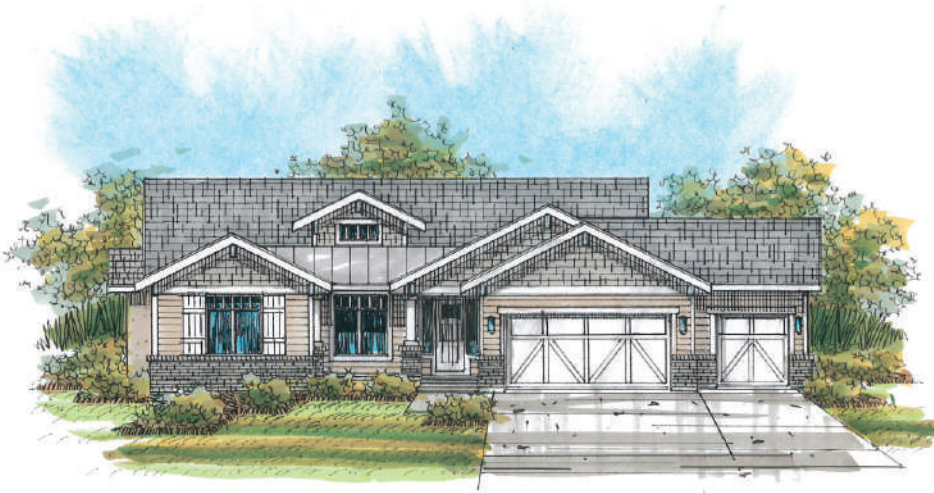

Farmhouse

Craftsman

Prairie

Hensley

Hensley

Total Sq. Ft. 4,778

Finished Sq. Ft. 2,332

Bedrooms: 2/3

Bathrooms: 2.5

MAIN FLOOR | 2,332 SQ. FT.

Plan FEATURES

- Main-Floor Living
- Vaulted Ceiling In Large Open Great Room
- Awesome Kitchen W/extra Large Pantry
- Covered Patio
- Large Master Suite W/Door To Deck
- Guest Suite

BASEMENT FLOOR | 2,446 SQ. FT.