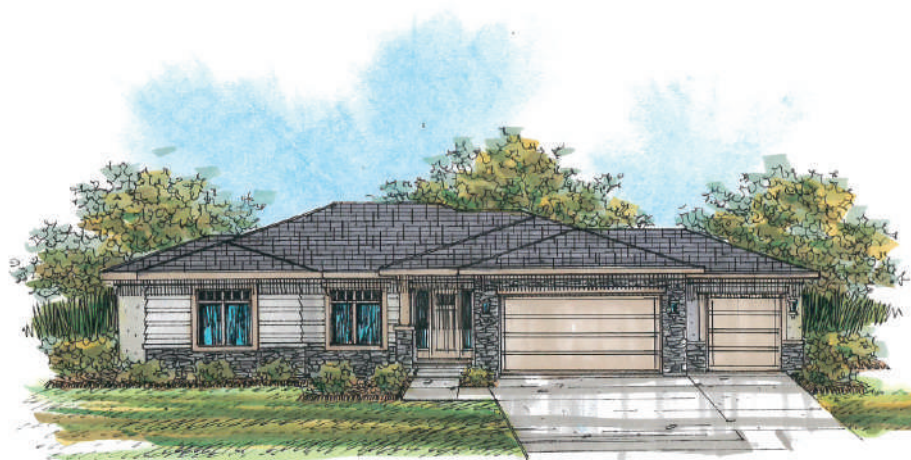

Farmhouse

Craftsman

Prairie

Hensley

Hensley

Total Sq. Ft. 4,778

Finished Sq. Ft. 2,332

Bedrooms: 2/3

Bathrooms: 2.5

MAIN FLOOR | 2,332 SQ. FT.

Plan FEATURES

- Main-Floor Living
- Vaulted Ceiling In Large Open Great Room
- Awesome Kitchen W/extra Large Pantry
- Covered Patio
- Large Master Suite W/Door To Deck
- Guest Suite

BASEMENT FLOOR | 2,446 SQ. FT.