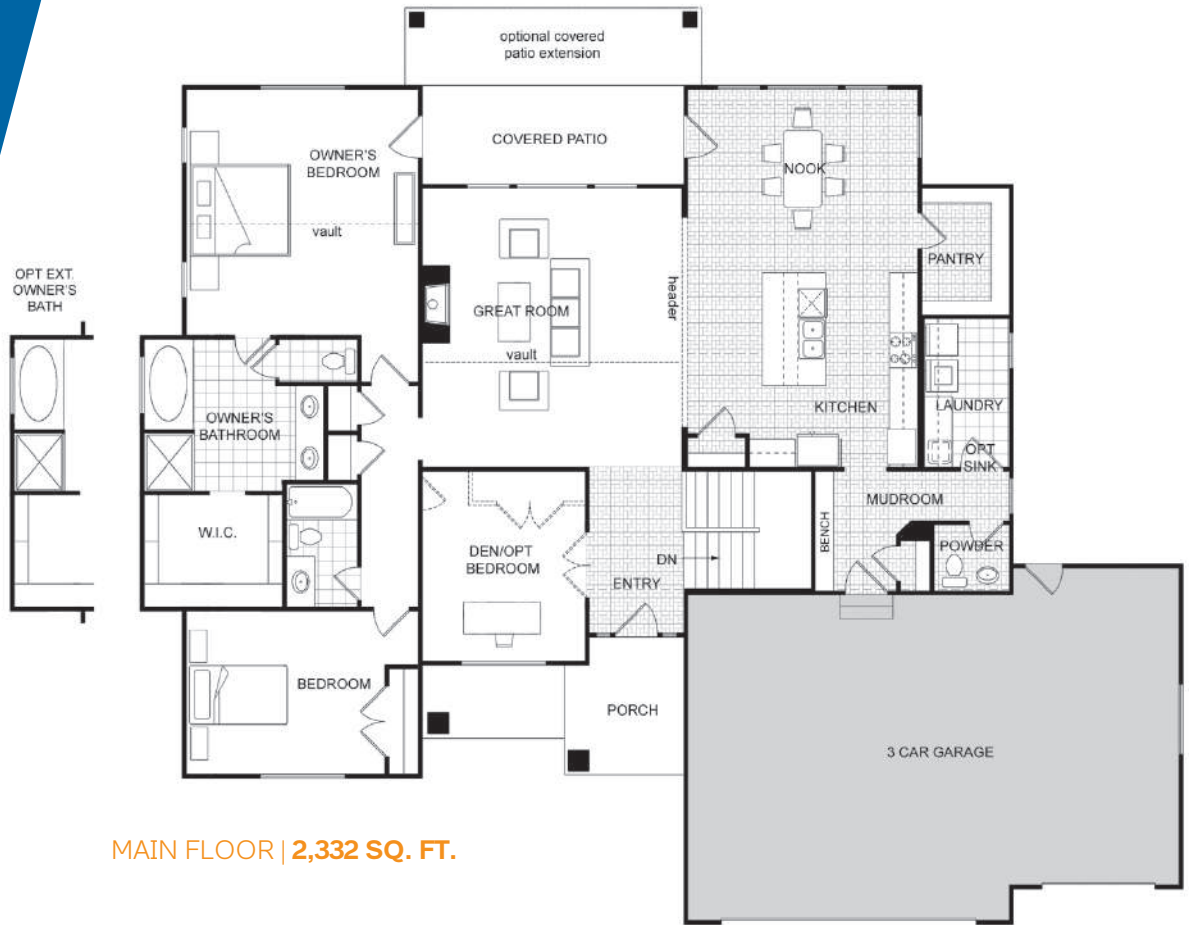

Farmhouse

Craftsman

Prairie

Hensley

Hensley

Total Sq. Ft. 4,778

Finished Sq. Ft. 2,332

Bedrooms: 2/3

Bathrooms: 2.5

MAIN FLOOR | 2,332 SQ. FT.

Plan FEATURES

- Main-Floor Living
- Vaulted Ceiling In Large Open Great Room
- Awesome Kitchen W/extra Large Pantry
- Covered Patio
- Large Master Suite W/Door To Deck
- Guest Suite

BASEMENT FLOOR | 2,446 SQ. FT.