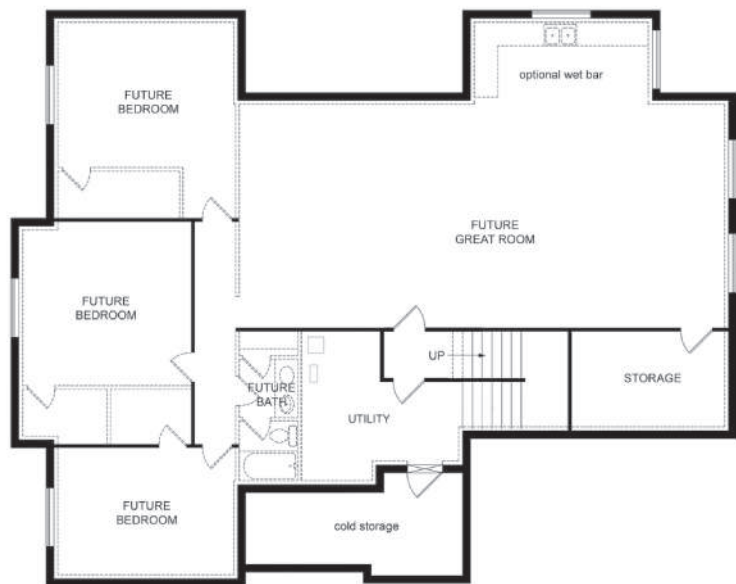

Farmhouse

Craftsman

Prairie

Hensley

Hensley

Total Sq. Ft. 4,778

Finished Sq. Ft. 2,332

Bedrooms: 2/3

Bathrooms: 2.5

MAIN FLOOR | 2,332 SQ. FT.

Plan FEATURES

- Main-Floor Living
- Vaulted Ceiling In Large Open Great Room
- Awesome Kitchen W/extra Large Pantry
- Covered Patio
- Large Master Suite W/Door To Deck
- Guest Suite

BASEMENT FLOOR | 2,446 SQ. FT.