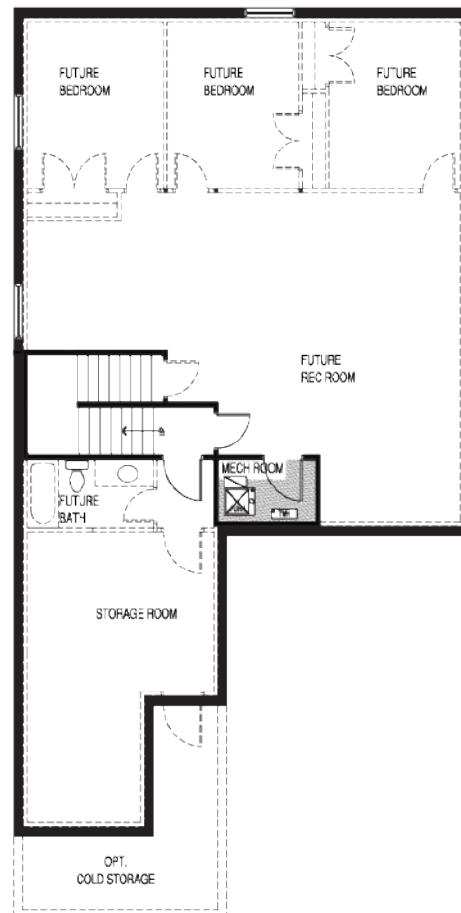

Colebrook

Total Sq. Ft. 3,364

Finished Sq. Ft. 1,737

Bedrooms: 1/2

Bathrooms: 1.5/2

BASEMENT FLOOR | 1,627 SQ. FT.

Plan FEATURES

- Large Owner's Walk In Closet
- Large Corner Pantry
- Mechanical Room Downstairs
- Open Grand Entry

TETON
VILLAGE

Traditional

Craftsman

Farmhouse

Colebrook

wright HOMES

* All renderings of exteriors and floor plans are artist conceptions and may vary from actual home as built. Dimensions, options, features and specifications are approximate and subject to field variation, as well as change without notice.