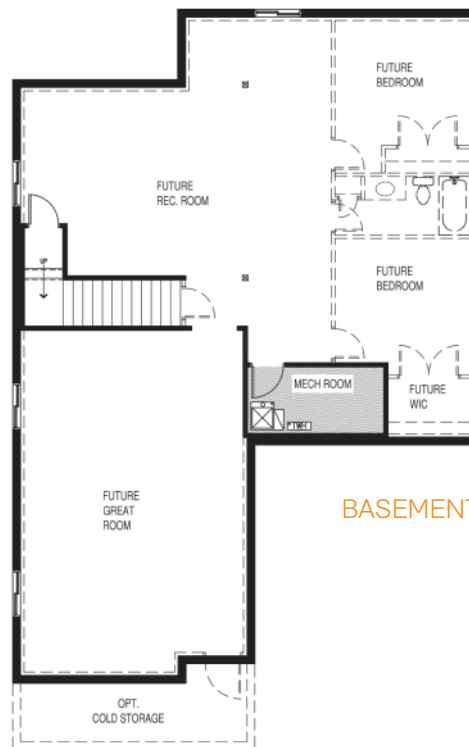

Baltimore

Total Sq. Ft. 3,621

Finished Sq. Ft. 1,920

Bedrooms: 3

Bathrooms: 2

MAIN FLOOR | 1,920 SQ. FT.

Plan FEATURES

- Mud Room off of Garage
- Large Corner Pantry
- Mechanical Room in Basement
- Open Grand Entry

BASEMENT FLOOR | 1,701 SQ. FT.

JACKSON

Baltimore

Traditional

Craftsman

Farmhouse

* All renderings of exteriors and floor plans are artist conceptions and may vary from actual home as built. Dimensions, options, features and specifications are approximate and subject to field variation, as well as change without notice.