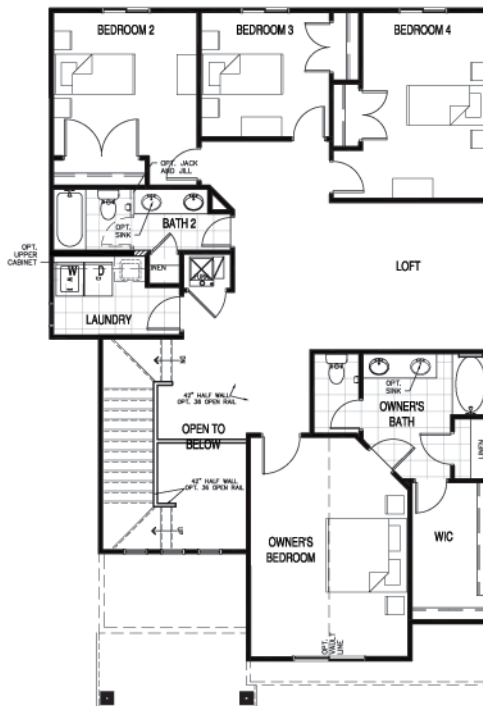

# Alpine

Total Sq. Ft. 4,376

Finished Sq. Ft. 3,134

Bedrooms: 4/5

Bathrooms: 2.5

BASEMENT FLOOR | 1,207 SQ. FT.

MAIN FLOOR | 1,434 SQ. FT.

## Plan FEATURES

- Continuous Grand Room
- Large Owner's Bedroom
- Laundry Room Upstairs
- Open Grand Entry

UPPER FLOOR | 1,619 SQ. FT.

# JACKSON

Alpine

Traditional

Craftsman

Farmhouse

\* All renderings of exteriors and floor plans are artist conceptions and may vary from actual home as built. Dimensions, options, features and specifications are approximate and subject to field variation, as well as change without notice.