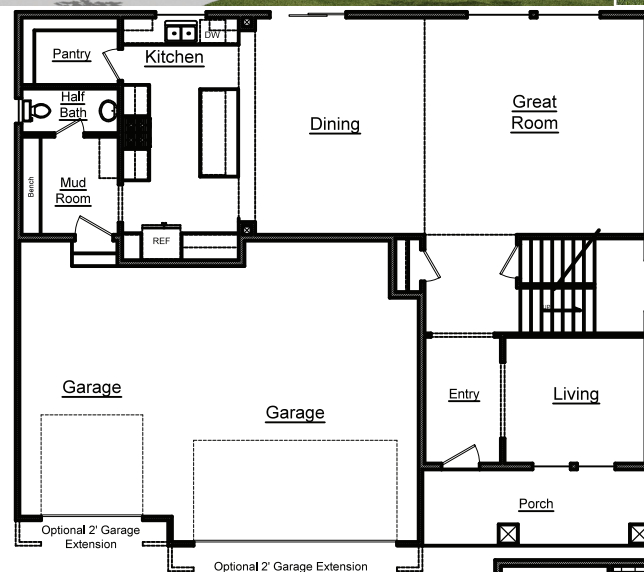

# The Tracie

CRAFTSMAN

TRADITIONAL

DESERT

MAIN FLOOR

Additional Upper Floor Bathroom Option

UPPER FLOOR

## specs

**4092 TOTAL SQ FT**

**2756 Finished**

**1497 Upper**

**1259 Main**

**Basement**  
Unfinished

**5 Bedrooms**

**2.5 Bath**