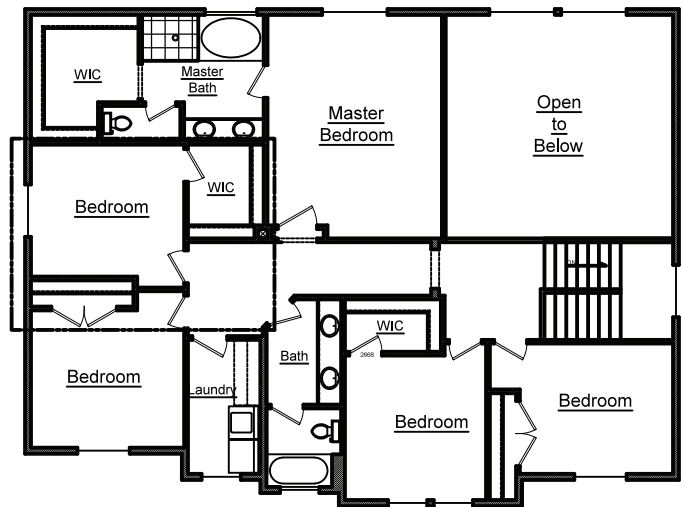

# The Tracie

CRAFTSMAN

TRADITIONAL

DESERT

MAIN FLOOR

Additional Upper Floor Bathroom Option

UPPER FLOOR

## specs

**4092 TOTAL SQ FT**

**2756 Finished**

**1497 Upper**

**1259 Main**

**Basement**  
Unfinished

**5 Bedrooms**

**2.5 Bath**