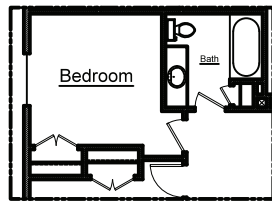

# The Tracie

CRAFTSMAN

TRADITIONAL

DESERT

MAIN FLOOR

Additional Upper Floor Bathroom Option

UPPER FLOOR

## specs

**4092 TOTAL SQ FT**

**2756 Finished**

**1497 Upper**

**1259 Main**

**Basement**  
Unfinished

**5 Bedrooms**

**2.5 Bath**