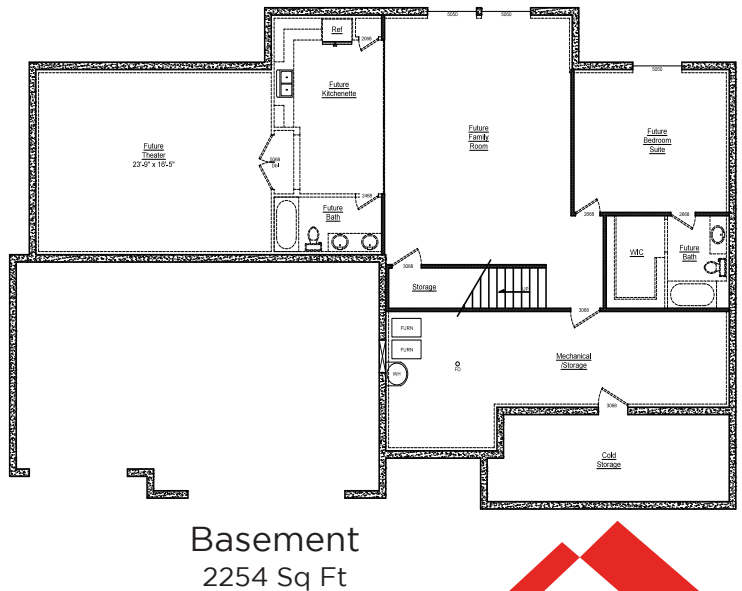

SPECS

- 5 Bedrooms
- 5.5 Bath
- 3 Car Garage

©Copyright 2015 | No reproduction or other use of these plans may be made without the express written consent of the copyright holder. Visit us online at pattersonhomes.com