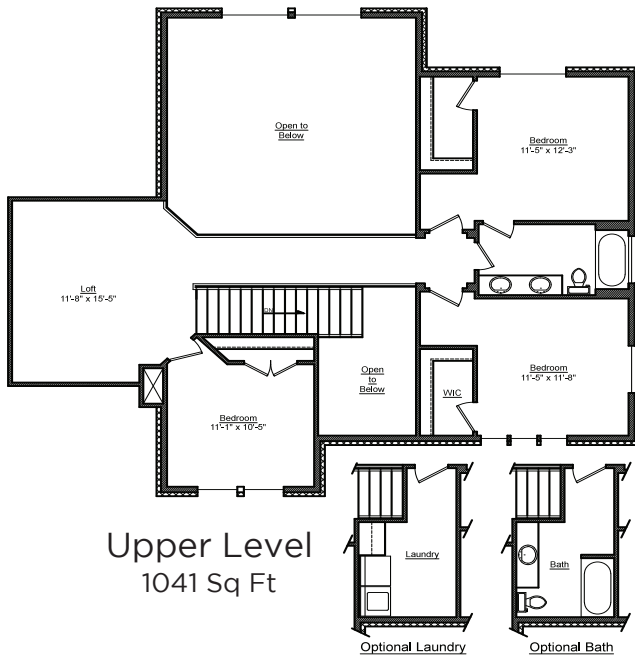

# The Lincoln (hipped)

5330 TOTAL Sq Ft

## SPECS

-  5 Bedrooms
-  5.5 Bath
-  3 Car Garage

©Copyright 2015 | No reproduction or other use of these plans may be made without the express written consent of the copyright holder. Visit us online at [pattersonhomes.com](http://pattersonhomes.com)