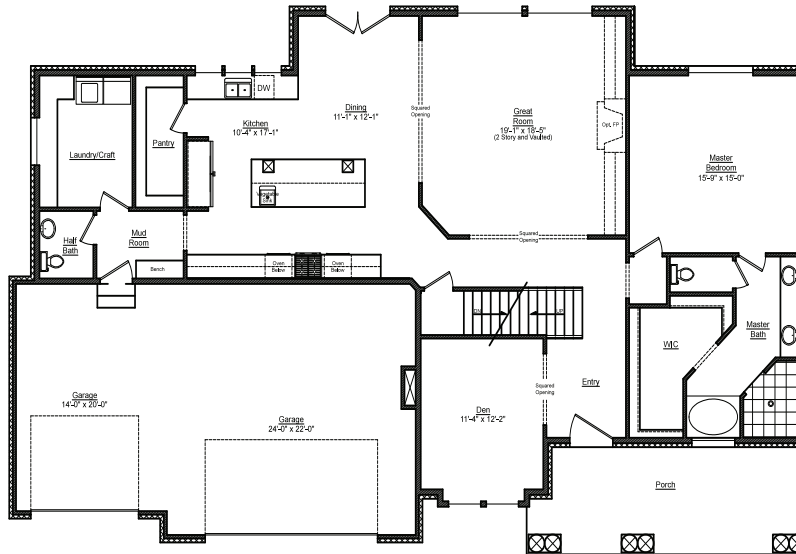

# The Lincoln (hipped)

5330 TOTAL Sq Ft

## SPECS

-  5 Bedrooms
-  5.5 Bath
-  3 Car Garage

©Copyright 2015 | No reproduction or other use of these plans may be made without the express written consent of the copyright holder. Visit us online at [pattersonhomes.com](http://pattersonhomes.com)