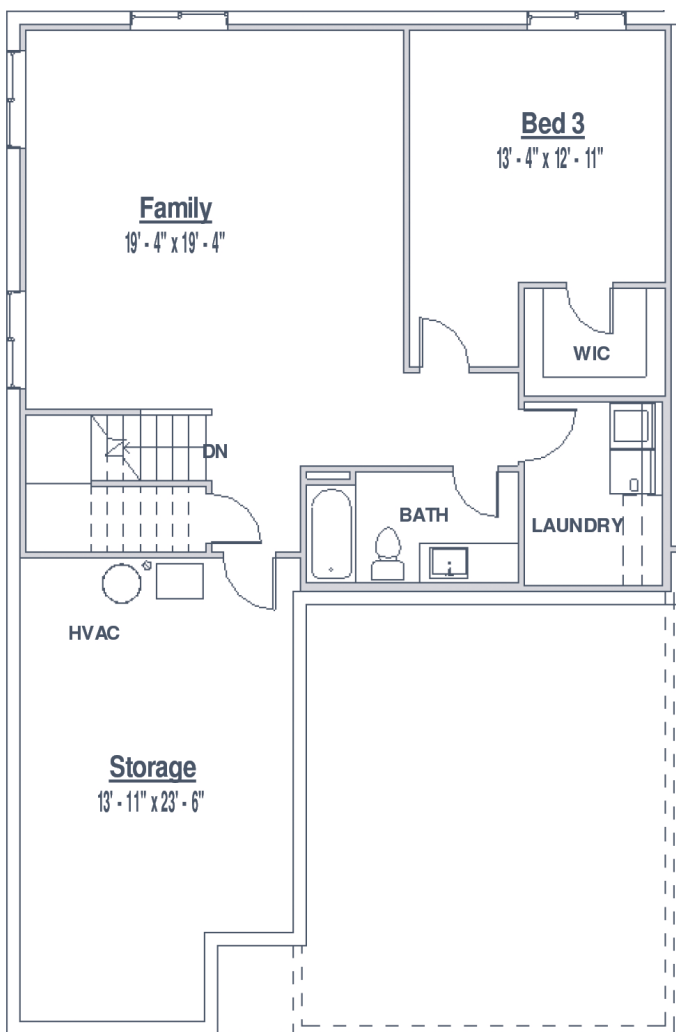

# Teva

Lower Level Sq. Ft. 1,246

Main Level Sq. Ft. 1,332

Total Sq. Ft 2,578

**GROUND LEVEL**

**MAIN LEVEL**