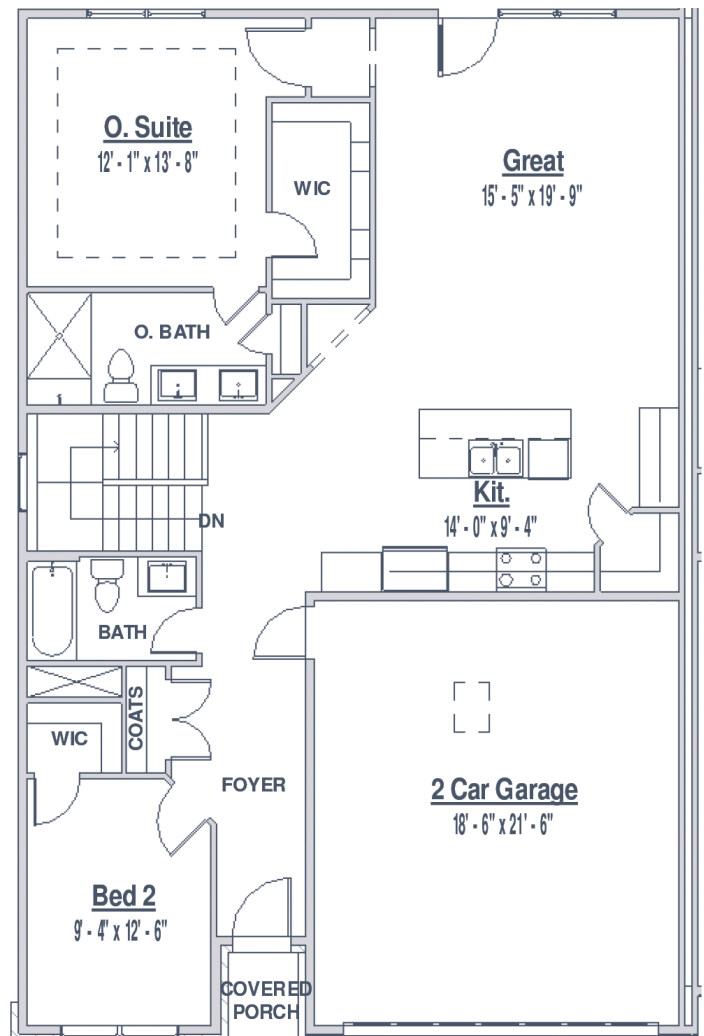

# Teva

Lower Level Sq. Ft. 1,246

Main Level Sq. Ft. 1,332

Total Sq. Ft 2,578

**GROUND LEVEL**

**MAIN LEVEL**