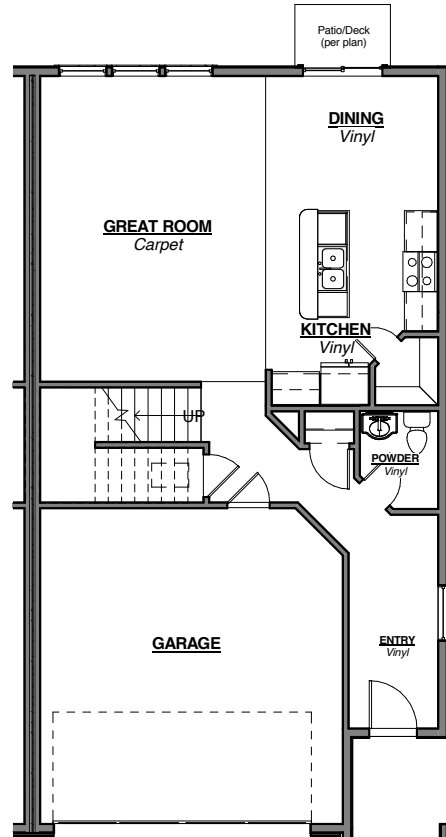

# STONE CREEK CANYON

**Granite counter-tops**

**9' ceilings**

**Large master with vaulted ceiling**

**Custom white cabinetry**

**Hardwood floors**

**Large walk-in closet in master**

**Open living space**

# Unit A

1,975 Square Feet  
3 Bedroom - 2 Bathroom

Main Floor

# Unit B

2,001 Square Feet  
3 Bedroom - 2 Bathroom

Main Floor

Upper Floor

Upper Floor