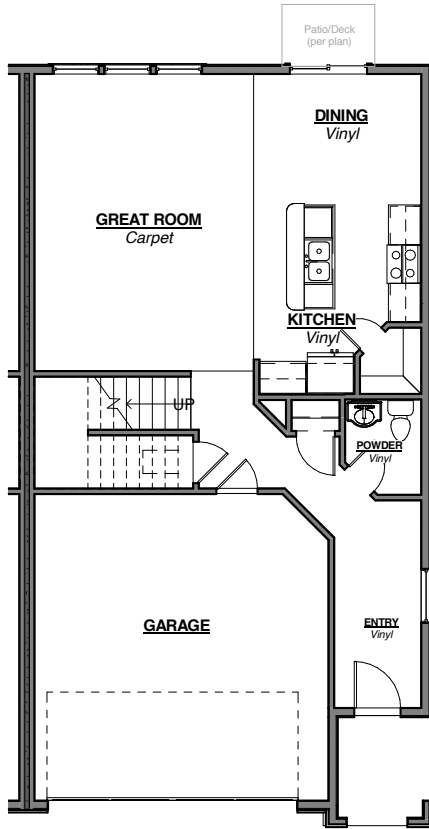

# STONE CREEK CANYON

**Granite counter-tops**

**9' ceilings**

**Large master with vaulted ceiling**

**Custom white cabinetry**

**Hardwood floors**

**Large walk-in closet in master**

**Open living space**

**1/2 bath with pedestal sink**

**Finished laundry room**

**J. THOMAS HOMES** 

All renderings are artists' conception. Continuing a policy of constant design and pricing improvement, we reserve the right of price, product or design change without obligation to notify.

# Unit A

1,975 Square Feet  
3 Bedroom - 2 Bathroom

Main Floor