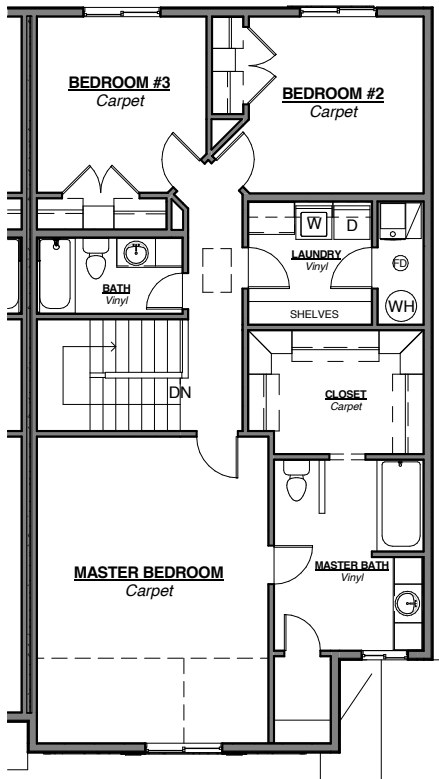

# STONE CREEK CANYON

**Granite counter-tops**

**9' ceilings**

**Large master with vaulted ceiling**

**Custom white cabinetry**

**Hardwood floors**

**Large walk-in closet in master**

**Open living space**

**1/2 bath with pedestal sink**

**Finished laundry room**

**J. THOMAS HOMES** 

All renderings are artists' conception. Continuing a policy of constant design and pricing improvement, we reserve the right of price, product or design change without obligation to notify.

# Unit A

1,975 Square Feet  
3 Bedroom - 2 Bathroom

Main Floor

# Unit B

2,001 Square Feet  
3 Bedroom - 2 Bathroom

Main Floor

Upper Floor

Upper Floor