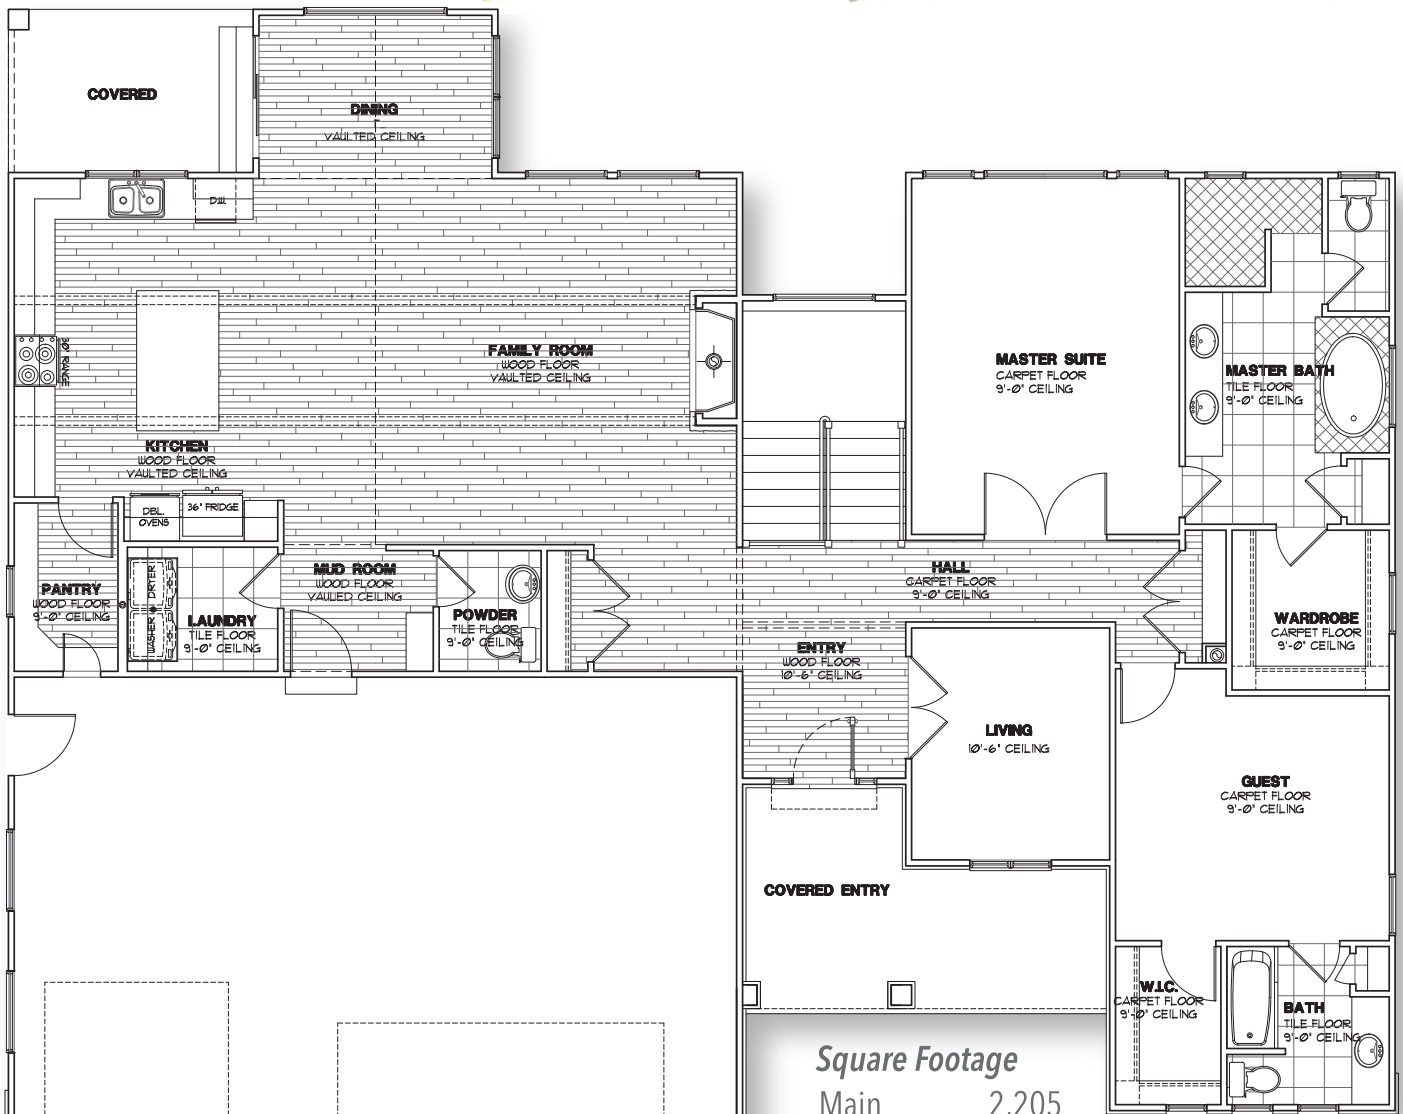

The Sophia

Rambler

- 2 Bedrooms
- 2.5 Bathrooms
- 3-Car Garage
- 68' wide x 59' deep

Square Footage

Main	2,205
Basement	2,186
Total	4,391

• Floorplans are Flexible & Upgrades Come Standard •

Home Plan by
LANDFORMS
DESIGN